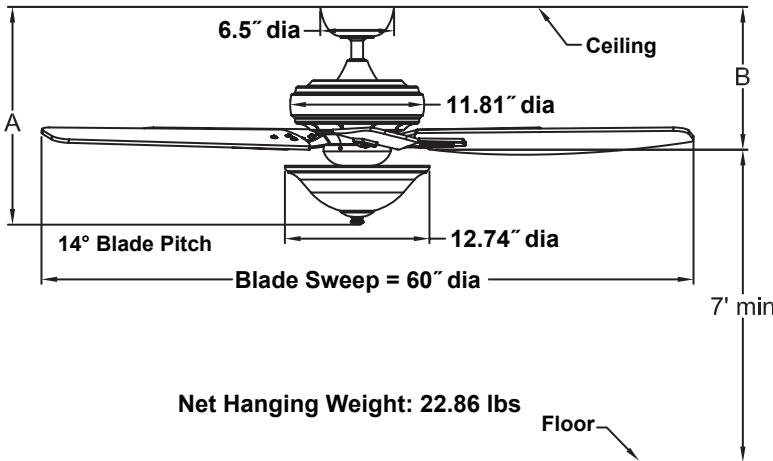

**KEISTONE™**

**FPD8088\*\*  
60" Ceiling Fan**

	A	B
Fan w/4.5" downrod	19.20"	12.60"
Fan w/12" downrod	26.70"	20.10"
Fan w/18" downrod	32.70"	26.10"
Fan w/24" downrod	38.70"	32.10"
Fan w/36" downrod	50.70"	44.10"
Fan w/48" downrod	62.70"	56.10"
Fan w/60" downrod	74.70"	68.10"
Fan w/72" downrod	86.70"	80.10"