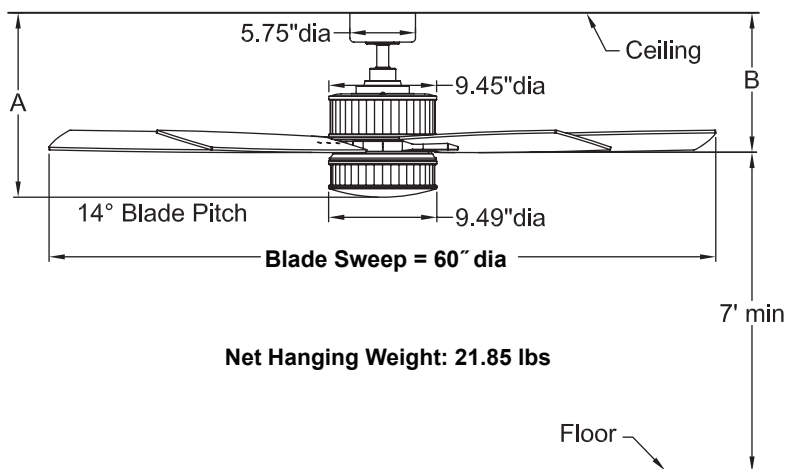

# FPD8087\*\* Ceiling Fan

|                    | A      | B      |
|--------------------|--------|--------|
| Fan w/4.5" downrod | 16.16" | 12.22" |
| Fan w/12" downrod  | 23.66" | 19.72" |
| Fan w/18" downrod  | 29.66" | 25.72" |
| Fan w/24" downrod  | 35.66" | 31.72" |
| Fan w/36" downrod  | 47.66" | 43.72" |
| Fan w/48" downrod  | 59.66" | 55.72" |
| Fan w/60" downrod  | 71.66" | 67.72" |
| Fan w/72" downrod  | 83.66" | 79.72" |