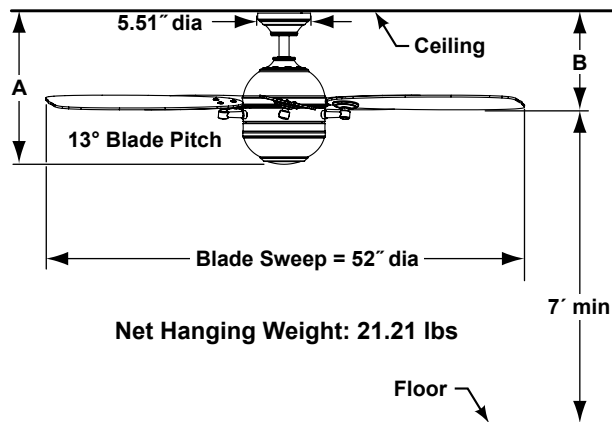

The Akira™

FP8000 Series

SPECIFICATION SHEET

Product Specifications Subject To Change

AKIRA™**FP8000**
Ceiling Fan**

	A	B
Fan w/6" downrod	17.00"	10.43"
Fan w/12" downrod	24.50"	17.93"
Fan w/18" downrod	30.50"	23.93"
Fan w/24" downrod	36.50"	29.93"
Fan w/36" downrod	48.50"	41.93"
Fan w/48" downrod	60.50"	53.93"
Fan w/60" downrod	72.50"	65.93"
Fan w/72" downrod	84.50"	77.93"