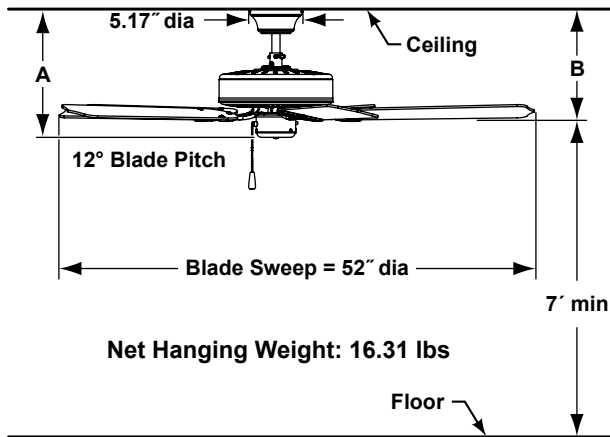

Aire Décor Series

BP230 Series Damp Location Fans

SPECIFICATION SHEET

AireDécor
By Fanimation®

Product Specifications subject to change

BP230 Damp Series Ceiling Fans

	A	B
Fan w/6" downrod	13.20"	11.10"
Fan w/12" downrod	20.70"	17.10"
Fan w/18" downrod	26.70"	23.10"
Fan w/24" downrod	32.70"	29.10"
Fan w/36" downrod	44.70"	41.10"
Fan w/48" downrod	56.70"	53.10"
Fan w/60" downrod	68.70"	65.10"
Fan w/72" downrod	80.70"	77.10"