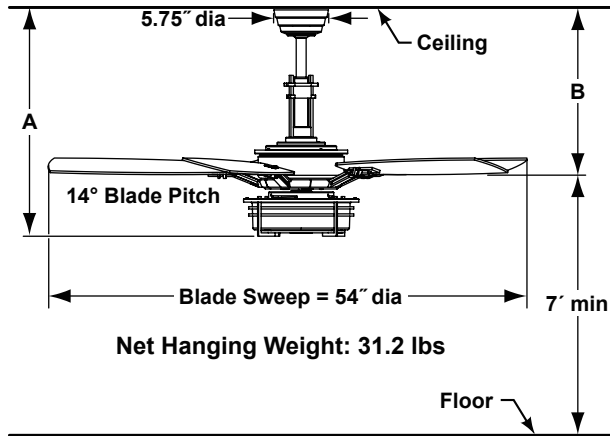

**ANDOVER™**  
**FP5220\*\***  
**Ceiling Fan**

	A	B
Fan w/6" downrod	18.10"	10.30"
Fan w/12" downrod	24.10"	16.30"
Fan w/18" downrod	30.10"	22.30"
Fan w/24" downrod	36.10"	28.30"
Fan w/36" downrod	48.10"	40.30"
Fan w/48" downrod	60.10"	52.30"
Fan w/60" downrod	72.10"	64.30"
Fan w/72" downrod	84.10"	76.30"

**MOTOR SPECS:**

188 x 20 motor is designed for optimal performance with this fan.

Available Finishes	
OB	Oil-rubbed bronze with amber glass
PW	Pewter with opal frosted glass

Airflow / Energy Efficiency Info (120V)					
Fan Speed	Max RPM	CFM	CFM / Watts	Amps	Watts
High	164	5732	87	0.55	66
Med	128	4366	103	0.49	42
Low	92	2983	127	0.39	23

**BLADES:**

A set of five 20.5" reversible cherry/walnut finish wood blades is included.

**CONTROL OPTIONS:**

TR24WH hand-held remote control with wall mount is included. Push button remote control has 3 fan speeds, infinite light levels and off button. Optional CWRL4 and C25 wall controls, CRL4WH and CRL8TS hand-held remote controls are available—sold separately. Instructions are provided with each control.

**LIGHTING OPTIONS:**

3-bulb downlight fixture with three 40-watt candelabra bulbs is included. Maximum downlight wattage is not to exceed 120 watts.

**DOWNROD OPTIONS:**

Fan comes with 1" dia. x 6" long & 1" dia. x 12" long downrods (DR1-6 & DR1-12) and decorative downrod sleeve. Optional downrods available in 18", 24", 36", 48", 60", and 72" lengths. A downrod coupler is available for installations requiring a downrod longer than 72". Fan can be mounted on a sloped ceiling up to 30°. Most sloped ceiling installations require a downrod longer than the standard 6" downrod. Optional sloped ceiling ball kits (SCB1-52) are available for slope angles greater than 30° and up to 52°. Optional close-to-ceiling kit is available as well—sold separately. Call technical support for more information.