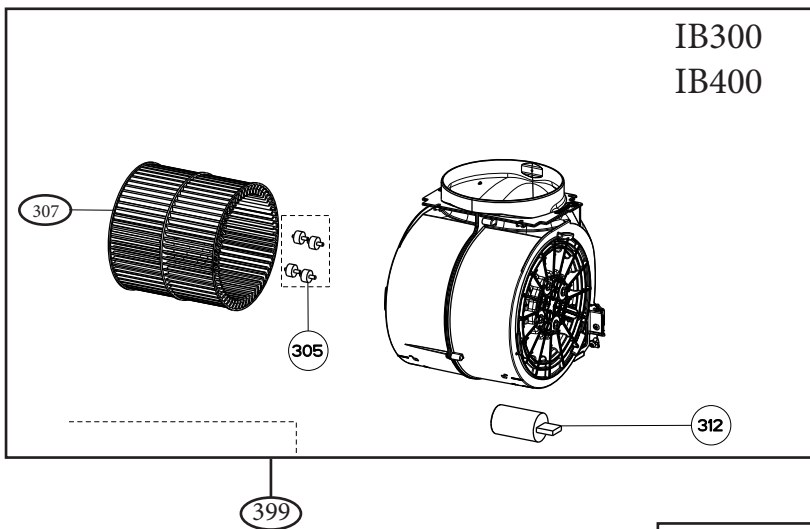

# HIGH-LIGHT NB BLOWER MODEL (Serial # Starts A thru G)

body components

	Model Number	HILTI36SSNB	HILTI36WHNB	
Key	Description	36 Stainless	36 White	Qty Req.
1	Panel Hinge Kit	133.0304.582	133.0304.582	2
2	Gasket Spring	133.0428.204	133.0428.204	2
3	Hinge Panel Support Piston	133.0428.202	133.0428.202	2
4	Magnet	133.0401.022	133.0401.022	4
5	Damper	133.0055.994	133.0055.994	1
6	Upper Mounting Bracket	133.0433.034	133.0433.034	2
7	Lower Mounting Bracket	133.0433.035	133.0433.035	2
8	EMI Filter	133.0312.535	133.0312.535	1
10	Grease Filter	133.0036.291	133.0036.291	3
11	Panel Cover	133.0593.000	133.0593.000	1
12	Light Panel	133.0496.826	133.0496.778	1
13	Transformer	133.0171.826	133.0171.826	1

# HIGH-LIGHT NB BLOWER MODEL (Serial # Starts A thru G)

switch / control components

	Model Number	HILTI36SSNB	HILTI36WHNB	
Key	Description	36 Stainless	36 White	Qty Req.
101	Control Kit	133.0386.936	133.0386.936	1
107	Ribbon Connector	133.0016.845	133.0016.845	1
451	Control Board	133.0516.453	133.0516.453	1
150	Remote Control	REMORIG	REMORIG	1

# HIGH-LIGHT NB BLOWER MODEL (Serial # Starts A thru G)

motor components

	Model Number	IB300	IB400	IB600	
Key	Description	300 cfm motor	400 cfm motor	600 cfm motor	Qty Req.
305	Rubber Motor Mount	133.0051.603	133.0051.603		1
307	Impeller	133.0052.519	133.0052.519		1
312	Capacitor	133.0060.648	133.0060.648	133.0060.648	1
399	Motor Group	133.0178.492	133.0052.518	133.0200.468	1