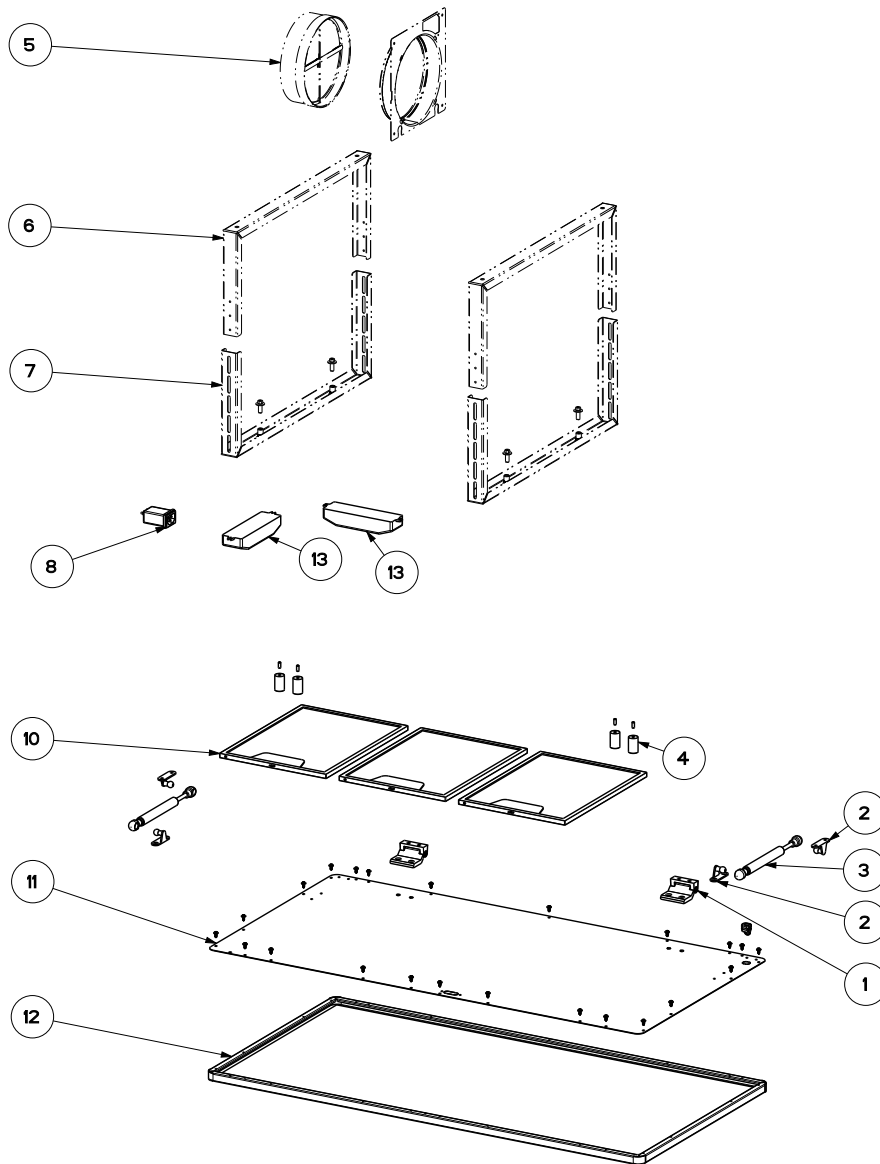

# HIGH-LIGHT NB BLOWER MODEL (Serial # Starts A thru G)

body components

	Model Number	HILTI36SSNB	HILTI36WHNB	
Key	Description	36 Stainless	36 White	Qty Req.
1	Panel Hinge Kit	133.0304.582	133.0304.582	2
2	Gasket Spring	133.0428.204	133.0428.204	2
3	Hinge Panel Support Piston	133.0428.202	133.0428.202	2
4	Magnet	133.0401.022	133.0401.022	4
5	Damper	133.0055.994	133.0055.994	1
6	Upper Mounting Bracket	133.0433.034	133.0433.034	2
7	Lower Mounting Bracket	133.0433.035	133.0433.035	2
8	EMI Filter	133.0312.535	133.0312.535	1
10	Grease Filter	133.0036.291	133.0036.291	3
11	Panel Cover	133.0593.000	133.0593.000	1
12	Light Panel	133.0496.826	133.0496.778	1
13	Transformer	133.0171.826	133.0171.826	1

# HIGH-LIGHT NB BLOWER MODEL (Serial # Starts A thru G)

switch / control components

	Model Number	HILTI36SSNB	HILTI36WHNB	
Key	Description	36 Stainless	36 White	Qty Req.
101	Control Kit	133.0386.936	133.0386.936	1
107	Ribbon Connector	133.0016.845	133.0016.845	1
451	Control Board	133.0516.453	133.0516.453	1
150	Remote Control	REMORIG	REMORIG	1

# HIGH-LIGHT NB BLOWER MODEL (Serial # Starts A thru G)

motor components

	Model Number	IB300	IB400	IB600	
Key	Description	300 cfm motor	400 cfm motor	600 cfm motor	Qty Req.
305	Rubber Motor Mount	133.0051.603	133.0051.603		1
307	Impeller	133.0052.519	133.0052.519		1
312	Capacitor	133.0060.648	133.0060.648	133.0060.648	1
399	Motor Group	133.0178.492	133.0052.518	133.0200.468	1