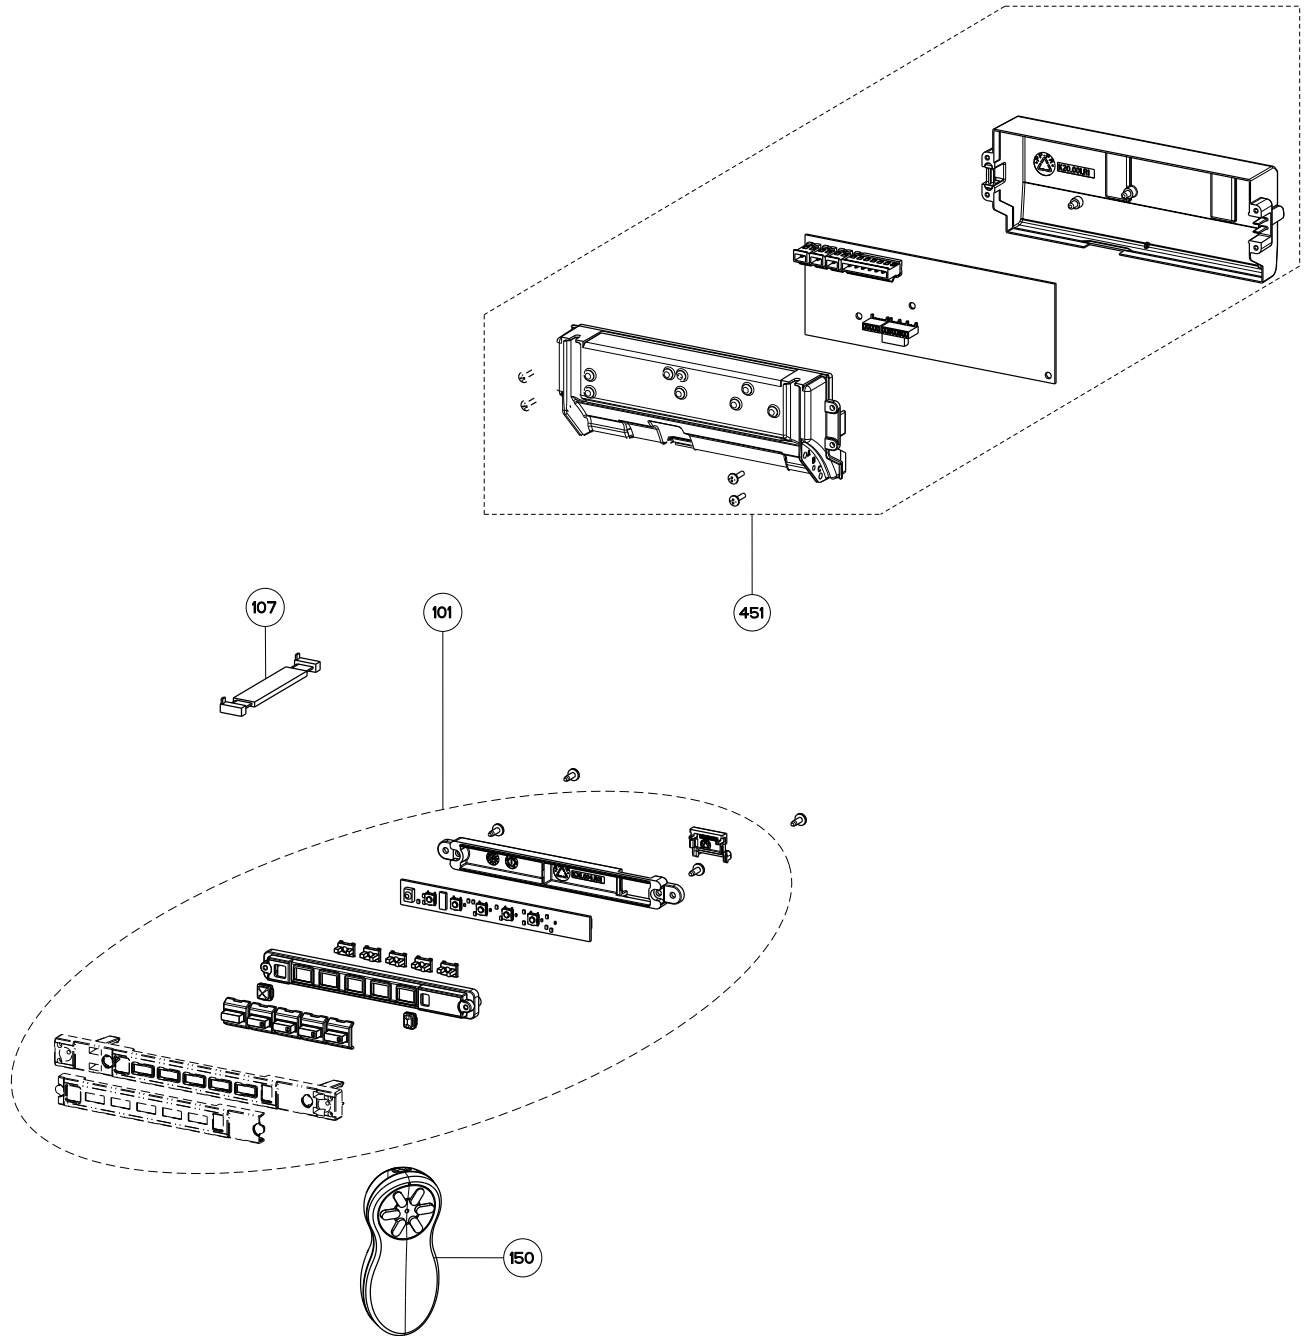

# HIGH-LIGHT NB BLOWER MODEL (Serial # Starts A thru G)

body components

	Model Number	HILTI36SSNB	HILTI36WHNB	
Key	Description	36 Stainless	36 White	Qty Req.
1	Panel Hinge Kit	133.0304.582	133.0304.582	2
2	Gasket Spring	133.0428.204	133.0428.204	2
3	Hinge Panel Support Piston	133.0428.202	133.0428.202	2
4	Magnet	133.0401.022	133.0401.022	4
5	Damper	133.0055.994	133.0055.994	1
6	Upper Mounting Bracket	133.0433.034	133.0433.034	2
7	Lower Mounting Bracket	133.0433.035	133.0433.035	2
8	EMI Filter	133.0312.535	133.0312.535	1
10	Grease Filter	133.0036.291	133.0036.291	3
11	Panel Cover	133.0593.000	133.0593.000	1
12	Light Panel	133.0496.826	133.0496.778	1
13	Transformer	133.0171.826	133.0171.826	1

# HIGH-LIGHT NB BLOWER MODEL (Serial # Starts A thru G)

switch / control components

	Model Number	HILTI36SSNB	HILTI36WHNB	
Key	Description	36 Stainless	36 White	Qty Req.
101	Control Kit	133.0386.936	133.0386.936	1
107	Ribbon Connector	133.0016.845	133.0016.845	1
451	Control Board	133.0516.453	133.0516.453	1
150	Remote Control	REMORIG	REMORIG	1

# HIGH-LIGHT NB BLOWER MODEL (Serial # Starts A thru G)

motor components

	Model Number	IB300	IB400	IB600	
Key	Description	300 cfm motor	400 cfm motor	600 cfm motor	Qty Req.
305	Rubber Motor Mount	133.0051.603	133.0051.603		1
307	Impeller	133.0052.519	133.0052.519		1
312	Capacitor	133.0060.648	133.0060.648	133.0060.648	1
399	Motor Group	133.0178.492	133.0052.518	133.0200.468	1