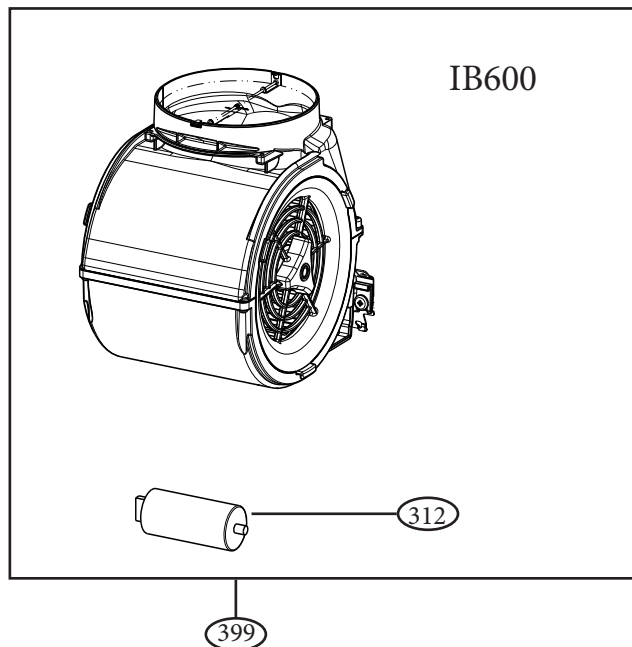

# HIGH-LIGHT NB BLOWER MODEL (Serial # Starts A thru G)

body components

	Model Number	HILTI36SSNB	HILTI36WHNB	
Key	Description	36 Stainless	36 White	Qty Req.
1	Panel Hinge Kit	133.0304.582	133.0304.582	2
2	Gasket Spring	133.0428.204	133.0428.204	2
3	Hinge Panel Support Piston	133.0428.202	133.0428.202	2
4	Magnet	133.0401.022	133.0401.022	4
5	Damper	133.0055.994	133.0055.994	1
6	Upper Mounting Bracket	133.0433.034	133.0433.034	2
7	Lower Mounting Bracket	133.0433.035	133.0433.035	2
8	EMI Filter	133.0312.535	133.0312.535	1
10	Grease Filter	133.0036.291	133.0036.291	3
11	Panel Cover	133.0593.000	133.0593.000	1
12	Light Panel	133.0496.826	133.0496.778	1
13	Transformer	133.0171.826	133.0171.826	1

# HIGH-LIGHT NB BLOWER MODEL (Serial # Starts A thru G)

switch / control components

	Model Number	HILTI36SSNB	HILTI36WHNB	
Key	Description	36 Stainless	36 White	Qty Req.
101	Control Kit	133.0386.936	133.0386.936	1
107	Ribbon Connector	133.0016.845	133.0016.845	1
451	Control Board	133.0516.453	133.0516.453	1
150	Remote Control	REMORIG	REMORIG	1

# HIGH-LIGHT NB BLOWER MODEL (Serial # Starts A thru G)

motor components

	Model Number	IB300	IB400	IB600	
Key	Description	300 cfm motor	400 cfm motor	600 cfm motor	Qty Req.
305	Rubber Motor Mount	133.0051.603	133.0051.603		1
307	Impeller	133.0052.519	133.0052.519		1
312	Capacitor	133.0060.648	133.0060.648	133.0060.648	1
399	Motor Group	133.0178.492	133.0052.518	133.0200.468	1