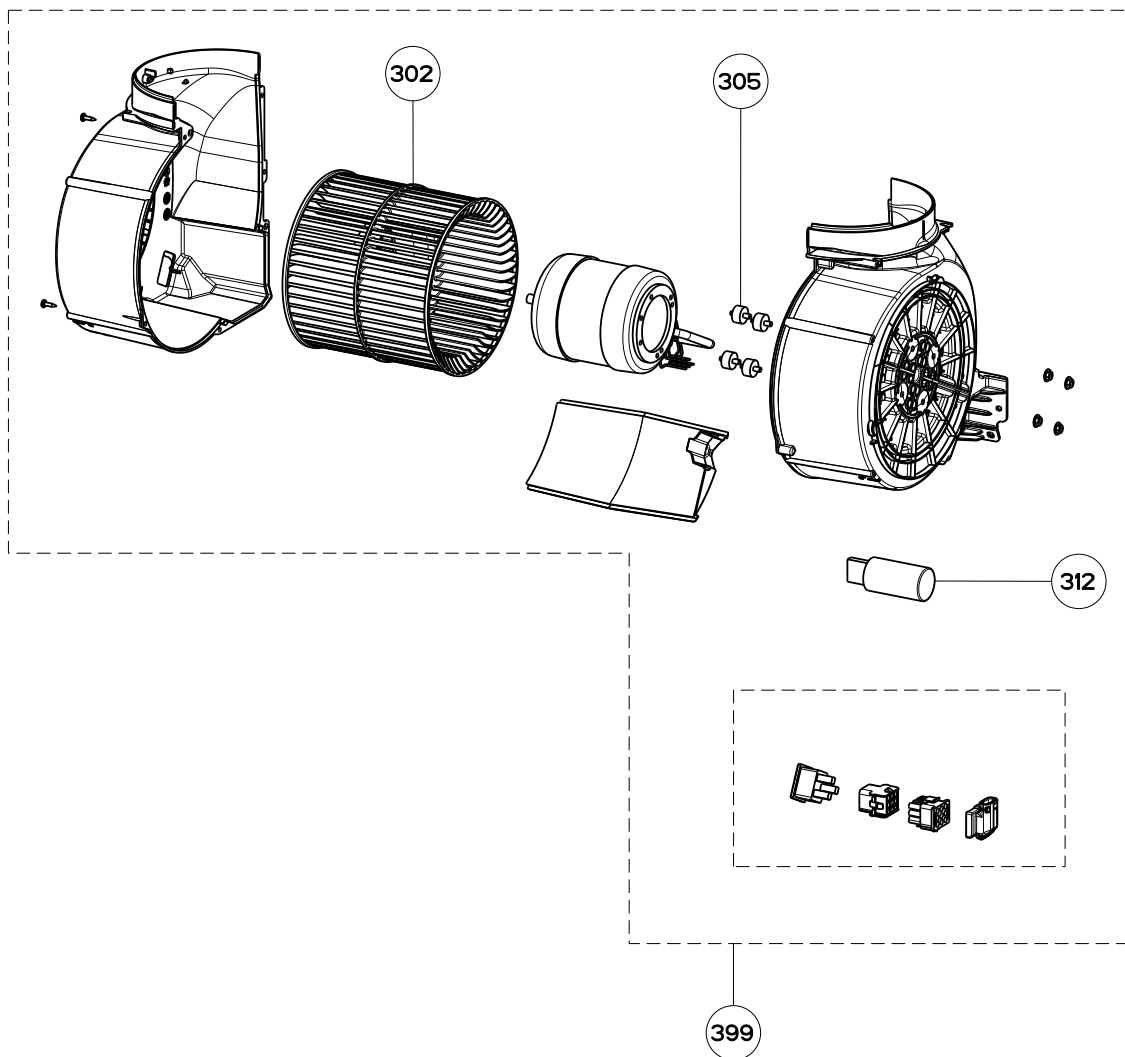

GLASSY / TRATTO ISOLA 2019 SSV

body components

	Model Number	GLASIS36SSV	TRATIS36SSV	
Key	Description	36 Stainless	36 Stainless	Qty Req.
2	Damper	133.0055.994	133.0055.994	1
4	Transformer	133.0374.938	133.0374.938	1
5	Connector Box	133.0016.977	133.0016.977	1
7	Grease Filter	133.0017.054	133.0017.054	2
6	LED Lights	133.0289.829	133.0289.829	4
507	Upper Chimney	133.0062.273	133.0062.273	1
512	Lower Chimney	133.0062.473	133.0062.473	1

GLASSY / TRATTO ISOLA 2019 SSV

switch components

	Model Number	GLASIS36SSV	TRATIS36SSV	
Key	Description	36 Stainless	36 Stainless	Qty Req.
101	Control Button Kit	133.0380.478	133.0380.478	1
190	Control Board Kit	133.0440.939	133.0440.939	1

GLASSY / TRATTO ISOLA 2019 SSV

motor components

	Model Number	GLASIS36SSV	TRATIS36SSV	
Key	Description	36 Stainless	36 Stainless	Qty Req.
302	Impeller Kit	133.0052.799	133.0052.799	1
305	Rubber Motor Mount	133.0051.604	133.0051.604	1
312	Capacitor 25 mf	133.0060.648	133.0060.648	1
399	Motor	133.0554.637	133.0554.637	1

GLASSY / TRATTO ISOLA 2019 SSV

installation hardware

	Model Number	GLASIS36SSV	TRATIS36SSV	
Key	Description	36 Stainless	36 Stainless	Qty Req.
	Mounting Kit Island	133.0084.479	133.0084.479	1
A	4 Bolts to Attach Canopy to Chimney			1
B	Wood Shelf Nut			1
C	Wood Shelf Washer			1
D	Wood Shelf Bolt			1
E	Wood Screw			1
F	Connector Box w/screws			1
G	Chimney Screws			1