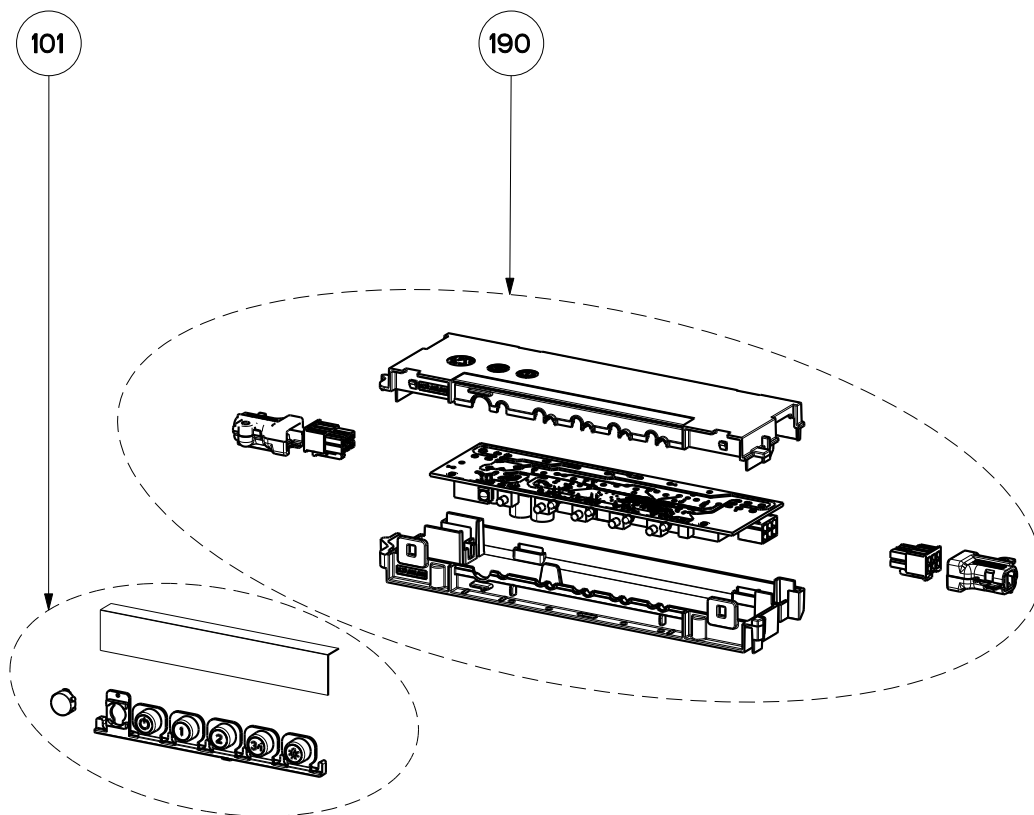

GLASSY / TRATTO ISOLA 2019 SSV

body components

	Model Number	GLASIS36SSV	TRATIS36SSV	
Key	Description	36 Stainless	36 Stainless	Qty Req.
2	Damper	133.0055.994	133.0055.994	1
4	Transformer	133.0374.938	133.0374.938	1
5	Connector Box	133.0016.977	133.0016.977	1
7	Grease Filter	133.0017.054	133.0017.054	2
6	LED Lights	133.0289.829	133.0289.829	4
507	Upper Chimney	133.0062.273	133.0062.273	1
512	Lower Chimney	133.0062.473	133.0062.473	1

GLASSY / TRATTO ISOLA 2019 SSV

switch components

	Model Number	GLASIS36SSV	TRATIS36SSV	
Key	Description	36 Stainless	36 Stainless	Qty Req.
101	Control Button Kit	133.0380.478	133.0380.478	1
190	Control Board Kit	133.0440.939	133.0440.939	1

GLASSY / TRATTO ISOLA 2019 SSV

motor components

	Model Number	GLASIS36SSV	TRATIS36SSV	
Key	Description	36 Stainless	36 Stainless	Qty Req.
302	Impeller Kit	133.0052.799	133.0052.799	1
305	Rubber Motor Mount	133.0051.604	133.0051.604	1
312	Capacitor 25 mf	133.0060.648	133.0060.648	1
399	Motor	133.0554.637	133.0554.637	1

GLASSY / TRATTO ISOLA 2019 SSV

installation hardware

	Model Number	GLASIS36SSV	TRATIS36SSV	
Key	Description	36 Stainless	36 Stainless	Qty Req.
	Mounting Kit Island	133.0084.479	133.0084.479	1
A	4 Bolts to Attach Canopy to Chimney			1
B	Wood Shelf Nut			1
C	Wood Shelf Washer			1
D	Wood Shelf Bolt			1
E	Wood Screw			1
F	Connector Box w/screws			1
G	Chimney Screws			1