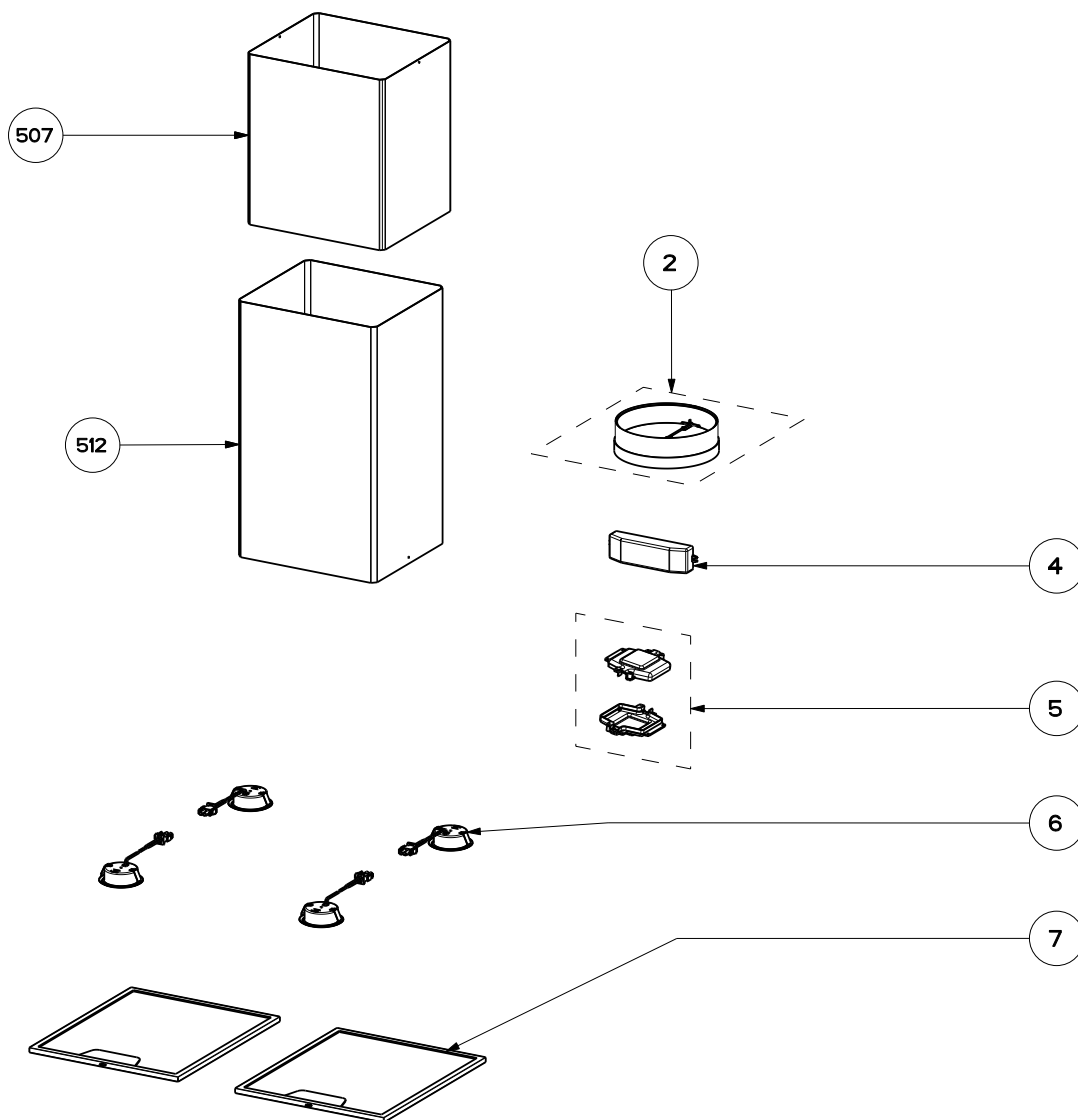

GLASSY / TRATTO ISOLA 2019 SSV

body components

	Model Number	GLASIS36SSV	TRATIS36SSV	
Key	Description	36 Stainless	36 Stainless	Qty Req.
2	Damper	133.0055.994	133.0055.994	1
4	Transformer	133.0374.938	133.0374.938	1
5	Connector Box	133.0016.977	133.0016.977	1
7	Grease Filter	133.0017.054	133.0017.054	2
6	LED Lights	133.0289.829	133.0289.829	4
507	Upper Chimney	133.0062.273	133.0062.273	1
512	Lower Chimney	133.0062.473	133.0062.473	1

GLASSY / TRATTO ISOLA 2019 SSV

switch components

	Model Number	GLASIS36SSV	TRATIS36SSV	
Key	Description	36 Stainless	36 Stainless	Qty Req.
101	Control Button Kit	133.0380.478	133.0380.478	1
190	Control Board Kit	133.0440.939	133.0440.939	1

GLASSY / TRATTO ISOLA 2019 SSV

motor components

	Model Number	GLASIS36SSV	TRATIS36SSV	
Key	Description	36 Stainless	36 Stainless	Qty Req.
302	Impeller Kit	133.0052.799	133.0052.799	1
305	Rubber Motor Mount	133.0051.604	133.0051.604	1
312	Capacitor 25 mf	133.0060.648	133.0060.648	1
399	Motor	133.0554.637	133.0554.637	1

GLASSY / TRATTO ISOLA 2019 SSV

installation hardware

	Model Number	GLASIS36SSV	TRATIS36SSV	
Key	Description	36 Stainless	36 Stainless	Qty Req.
	Mounting Kit Island	133.0084.479	133.0084.479	1
A	4 Bolts to Attach Canopy to Chimney			1
B	Wood Shelf Nut			1
C	Wood Shelf Washer			1
D	Wood Shelf Bolt			1
E	Wood Screw			1
F	Connector Box w/screws			1
G	Chimney Screws			1