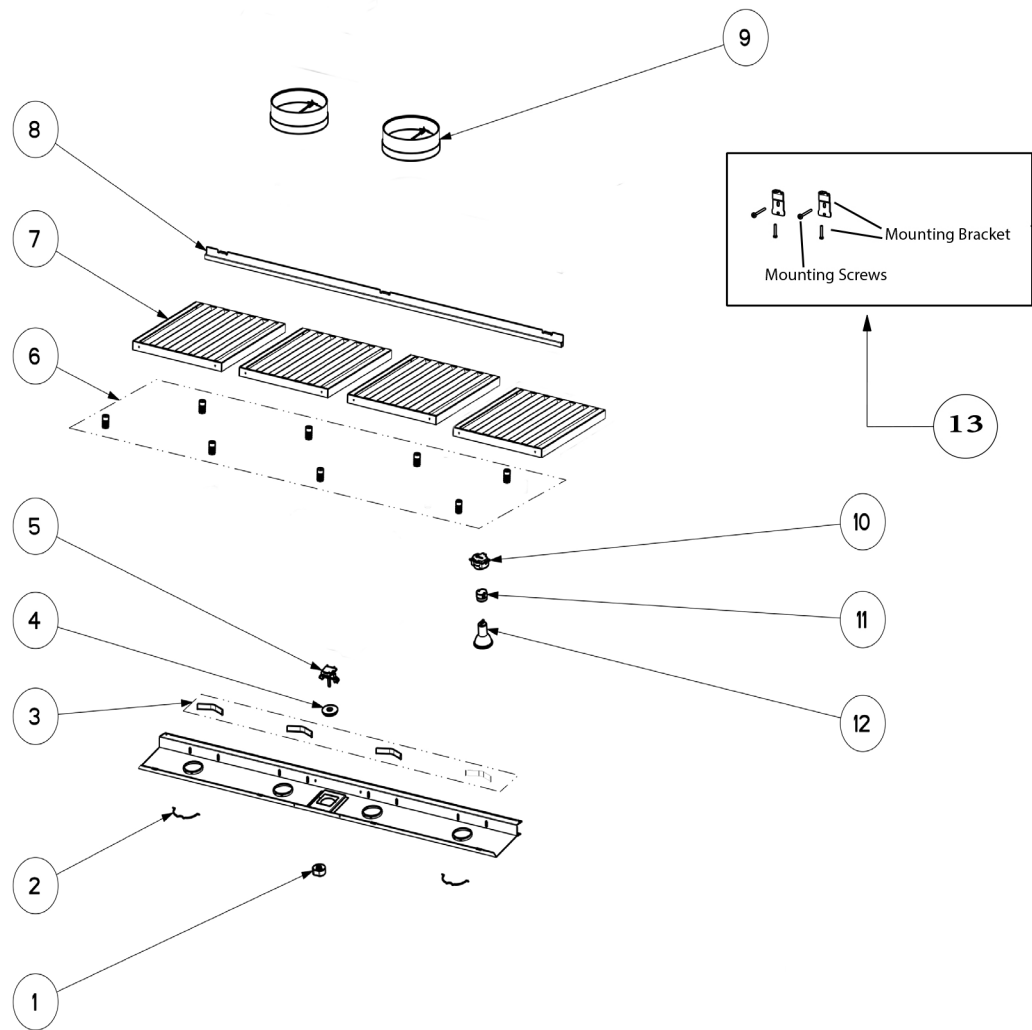

CAMINO

body components

	Model Number	CAPR36SS600	CAPR36SS1200	CAPR48SS1200	
Key	Description	36 (600) Stainless	36 (1200) Stainless	48 (1200) Stainless	Qty Req.
1	Control Knob Rainbow	133.0473.152	133.0473.152	133.0473.152	1
2	Bulb Clip	133.0200.447	133.0200.447	133.0200.447	1 (36,42), 2 (48)
3	Grease Filter Springs	133.0176.900	133.0176.900	133.0176.900	1
4	Control Knob Rainbow LED Indicator	133.0473.153	133.0473.153	133.0473.153	1
5	Control Board For Rainbow Knob	133.0473.154	133.0473.154	133.0473.154	1
6	Grease Filter knobs	133.0176.905	133.0176.905	133.0176.905	1
7	Grease Filter	133.0176.904	133.0176.904	133.0176.904	3 (36,42), 4 (48)
8	Grease Rail	133.0183.288	133.0183.288	133.0183.289	1
9	Damper	133.0055.994	133.0055.994	133.0055.994	1(600), 2 (1200)
10	Lamp Holder Support	133.0198.226	133.0198.226	133.0198.226	2
11	Lamp Holder	133.0380.507	133.0380.507	133.0380.507	2
12	LED bulb	133.0486.867	133.0486.867	133.0486.867	3 (36,42), 4 (48)
13	Install Hardware	133.0084.484	133.0084.484	133.0084.484	1

CAMINO

control components

	Model Number	CAPR36SS600	CAPR36SS1200	CAPR48SS1200	
Key	Description	36 (600) Stainless	36 (1200) Stainless	48 (1200) Stainless	Qty Req.
451	Control Board	133.0574.377	133.0574.377	133.0574.377	1

CAMINO

motor components

	Model Number	CAPR36SS600	CAPR36SS1200	CAPR48SS1200	
Key	Description	36 (600) Stainless	36 (1200) Stainless	48 (1200) Stainless	Qty Req.
302	Impeller	133.0151.809	133.0151.809	133.0151.809	1 (600), 2 (1200)
303	Capacitor	133.0060.648	133.0060.648	133.0060.648	1 (600), 2 (1200)
305	Motor Rubber Mount	133.0151.811	133.0151.811	133.0151.811	1 (600), 2 (1200)
399	Pro Motor Rainbow	133.0574.374	133.0574.374	133.0574.374	1 (600), 2 (1200)