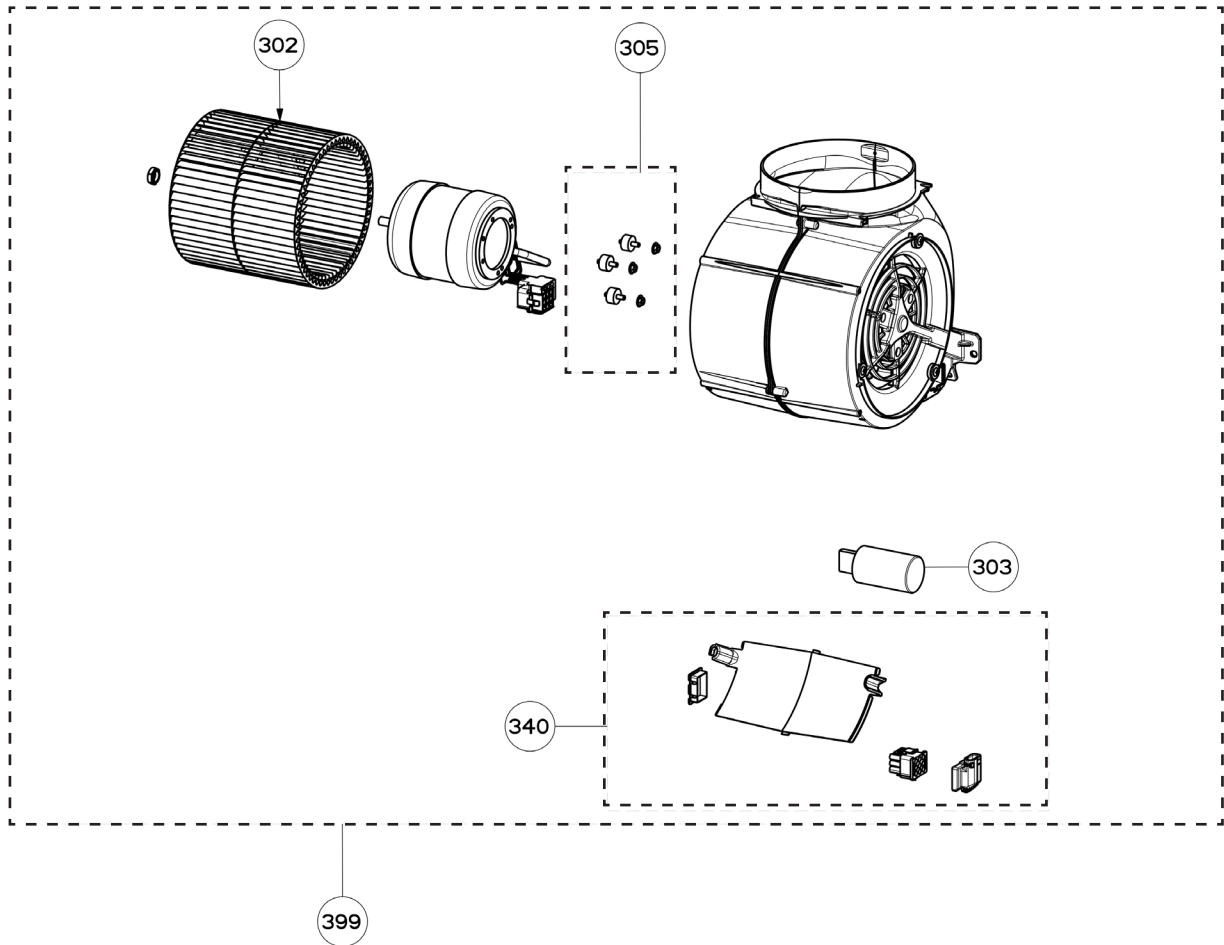

CAMINO

body components

	Model Number	CAPR36SS600	CAPR36SS1200	CAPR48SS1200	
Key	Description	36 (600) Stainless	36 (1200) Stainless	48 (1200) Stainless	Qty Req.
1	Control Knob Rainbow	133.0473.152	133.0473.152	133.0473.152	1
2	Bulb Clip	133.0200.447	133.0200.447	133.0200.447	1 (36,42), 2 (48)
3	Grease Filter Springs	133.0176.900	133.0176.900	133.0176.900	1
4	Control Knob Rainbow LED Indicator	133.0473.153	133.0473.153	133.0473.153	1
5	Control Board For Rainbow Knob	133.0473.154	133.0473.154	133.0473.154	1
6	Grease Filter knobs	133.0176.905	133.0176.905	133.0176.905	1
7	Grease Filter	133.0176.904	133.0176.904	133.0176.904	3 (36,42), 4 (48)
8	Grease Rail	133.0183.288	133.0183.288	133.0183.289	1
9	Damper	133.0055.994	133.0055.994	133.0055.994	1(600), 2 (1200)
10	Lamp Holder Support	133.0198.226	133.0198.226	133.0198.226	2
11	Lamp Holder	133.0380.507	133.0380.507	133.0380.507	2
12	LED bulb	133.0486.867	133.0486.867	133.0486.867	3 (36,42), 4 (48)
13	Install Hardware	133.0084.484	133.0084.484	133.0084.484	1

CAMINO

control components

	Model Number	CAPR36SS600	CAPR36SS1200	CAPR48SS1200	
Key	Description	36 (600) Stainless	36 (1200) Stainless	48 (1200) Stainless	Qty Req.
451	Control Board	133.0574.377	133.0574.377	133.0574.377	1

CAMINO

motor components

	Model Number	CAPR36SS600	CAPR36SS1200	CAPR48SS1200	
Key	Description	36 (600) Stainless	36 (1200) Stainless	48 (1200) Stainless	Qty Req.
302	Impeller	133.0151.809	133.0151.809	133.0151.809	1 (600), 2 (1200)
303	Capacitor	133.0060.648	133.0060.648	133.0060.648	1 (600), 2 (1200)
305	Motor Rubber Mount	133.0151.811	133.0151.811	133.0151.811	1 (600), 2 (1200)
399	Pro Motor Rainbow	133.0574.374	133.0574.374	133.0574.374	1 (600), 2 (1200)