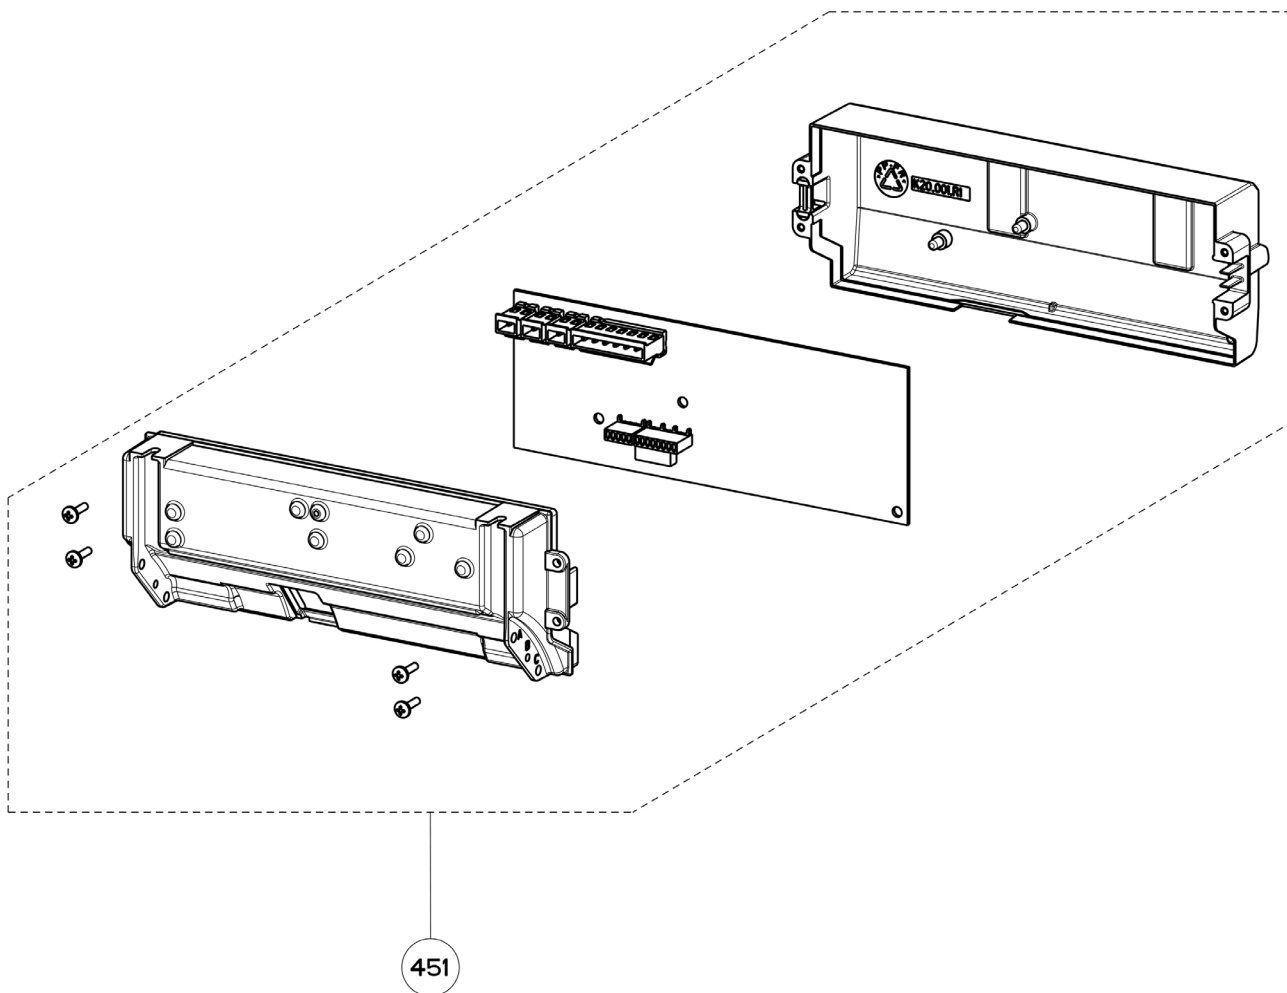

CAMINO

body components

	Model Number	CAPR36SS600	CAPR36SS1200	CAPR48SS1200	
Key	Description	36 (600) Stainless	36 (1200) Stainless	48 (1200) Stainless	Qty Req.
1	Control Knob Rainbow	133.0473.152	133.0473.152	133.0473.152	1
2	Bulb Clip	133.0200.447	133.0200.447	133.0200.447	1 (36,42), 2 (48)
3	Grease Filter Springs	133.0176.900	133.0176.900	133.0176.900	1
4	Control Knob Rainbow LED Indicator	133.0473.153	133.0473.153	133.0473.153	1
5	Control Board For Rainbow Knob	133.0473.154	133.0473.154	133.0473.154	1
6	Grease Filter knobs	133.0176.905	133.0176.905	133.0176.905	1
7	Grease Filter	133.0176.904	133.0176.904	133.0176.904	3 (36,42), 4 (48)
8	Grease Rail	133.0183.288	133.0183.288	133.0183.289	1
9	Damper	133.0055.994	133.0055.994	133.0055.994	1(600), 2 (1200)
10	Lamp Holder Support	133.0198.226	133.0198.226	133.0198.226	2
11	Lamp Holder	133.0380.507	133.0380.507	133.0380.507	2
12	LED bulb	133.0486.867	133.0486.867	133.0486.867	3 (36,42), 4 (48)
13	Install Hardware	133.0084.484	133.0084.484	133.0084.484	1

CAMINO

control components

	Model Number	CAPR36SS600	CAPR36SS1200	CAPR48SS1200	
Key	Description	36 (600) Stainless	36 (1200) Stainless	48 (1200) Stainless	Qty Req.
451	Control Board	133.0574.377	133.0574.377	133.0574.377	1

CAMINO

motor components

	Model Number	CAPR36SS600	CAPR36SS1200	CAPR48SS1200	
Key	Description	36 (600) Stainless	36 (1200) Stainless	48 (1200) Stainless	Qty Req.
302	Impeller	133.0151.809	133.0151.809	133.0151.809	1 (600), 2 (1200)
303	Capacitor	133.0060.648	133.0060.648	133.0060.648	1 (600), 2 (1200)
305	Motor Rubber Mount	133.0151.811	133.0151.811	133.0151.811	1 (600), 2 (1200)
399	Pro Motor Rainbow	133.0574.374	133.0574.374	133.0574.374	1 (600), 2 (1200)