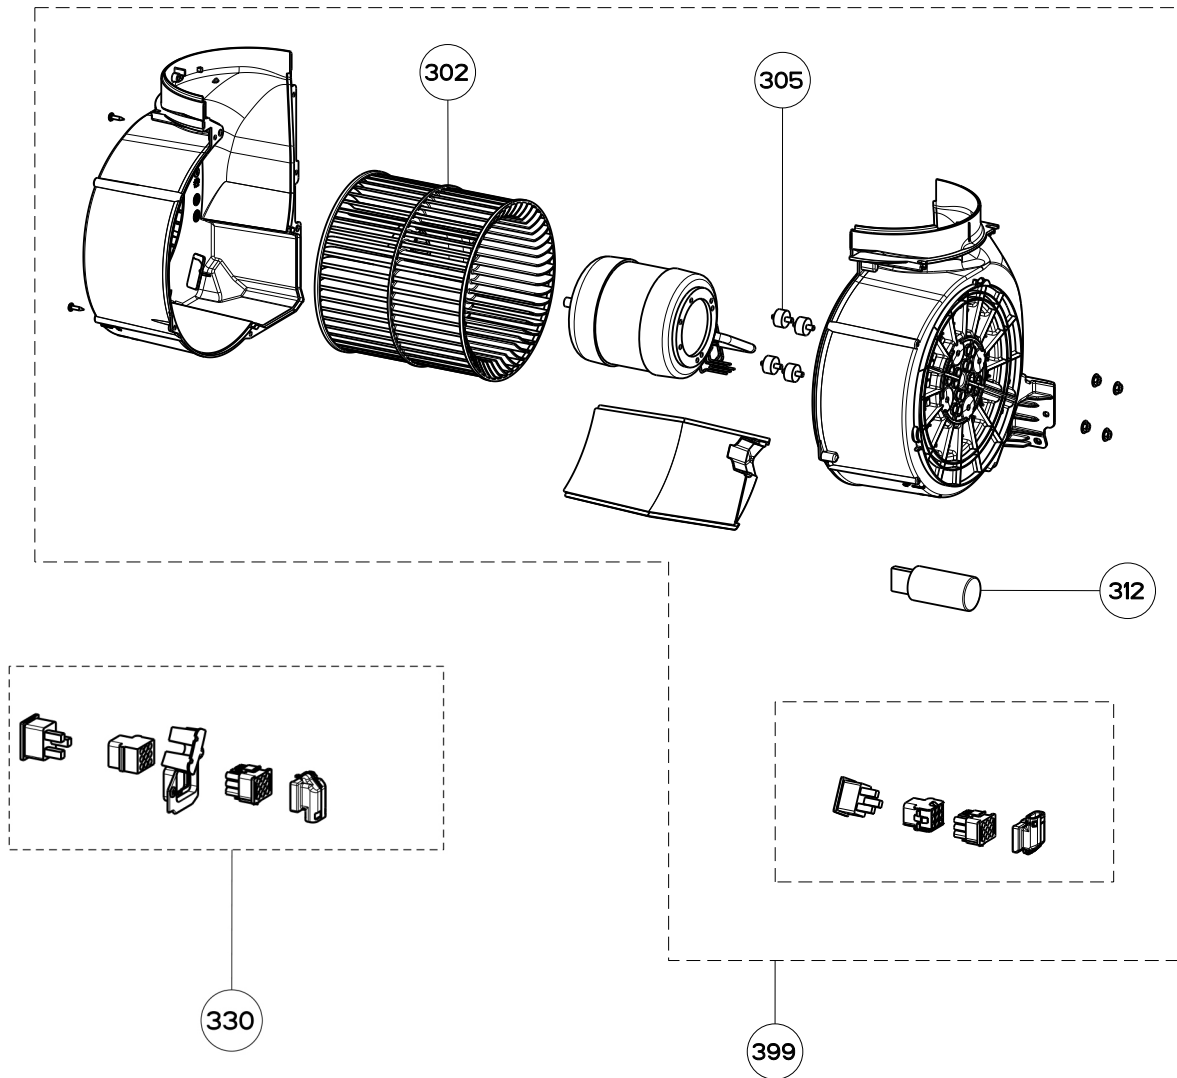

CHLOE

body components

	Model Number	CHLO28BK600	CHLO36BK600	CHLO28GR600 (Discontinued)	
Key	Description	28 Black Matte	36 Black Matte	28 Gray Matte	Qty Req.
4	LED Light Bar Panel	133.0465.085	133.0566.241		1
5	Perimetric Panel	133.0465.086	133.0566.242		1
6	Damper	133.0055.994	133.0055.994	133.0055.994	1
8	Panel Magnets	133.0203.760	133.0203.760	133.0203.760	2
11	Panel Hinges	133.0055.984	133.0055.984	133.0055.984	1
13	Grease Filters	133.0056.291	133.0056.290	133.0056.291	2
14	EMC Filter	133.0312.535	133.0312.535	133.0312.535	1

CHLOE

electric components

	Model Number	CHLO28BK600	CHLO36BK600	CHLO28GR600 (Discontinued)	
Key	Description	28 Black Matte	36 Black Matte	28 Gray Matte	Qty Req.
101	Switch Control Kit	133.0500.334	133.0500.334	133.0500.334	1
107	Ribbon Connector	133.0016.845	133.0016.845	133.0016.845	1
451	Control Board	133.0527.960	133.0527.960	133.0527.960	1
452	Transformer	133.0171.826	133.0171.826	133.0171.826	1

CHLOE

motor components

	Model Number	CHLO28BK600	CHLO36BK600	CHLO28GR600 (Discontinued)	
Key	Description	28 Black Matte	36 Black Matte	28 Gray Matte	Qty Req.
302	Impeller Kit	133.0052.799	133.0052.799	133.0052.799	1
305	Rubber Motor Mount	133.0051.604	133.0051.604	133.0051.604	1
312	Capacitor	133.0060.648	133.0060.648	133.0060.648	1
330	Molex (only)	133.0052.380	133.0052.380	133.0052.380	1
399	Motor Kit	133.0052.798	133.0052.798	133.0052.798	1