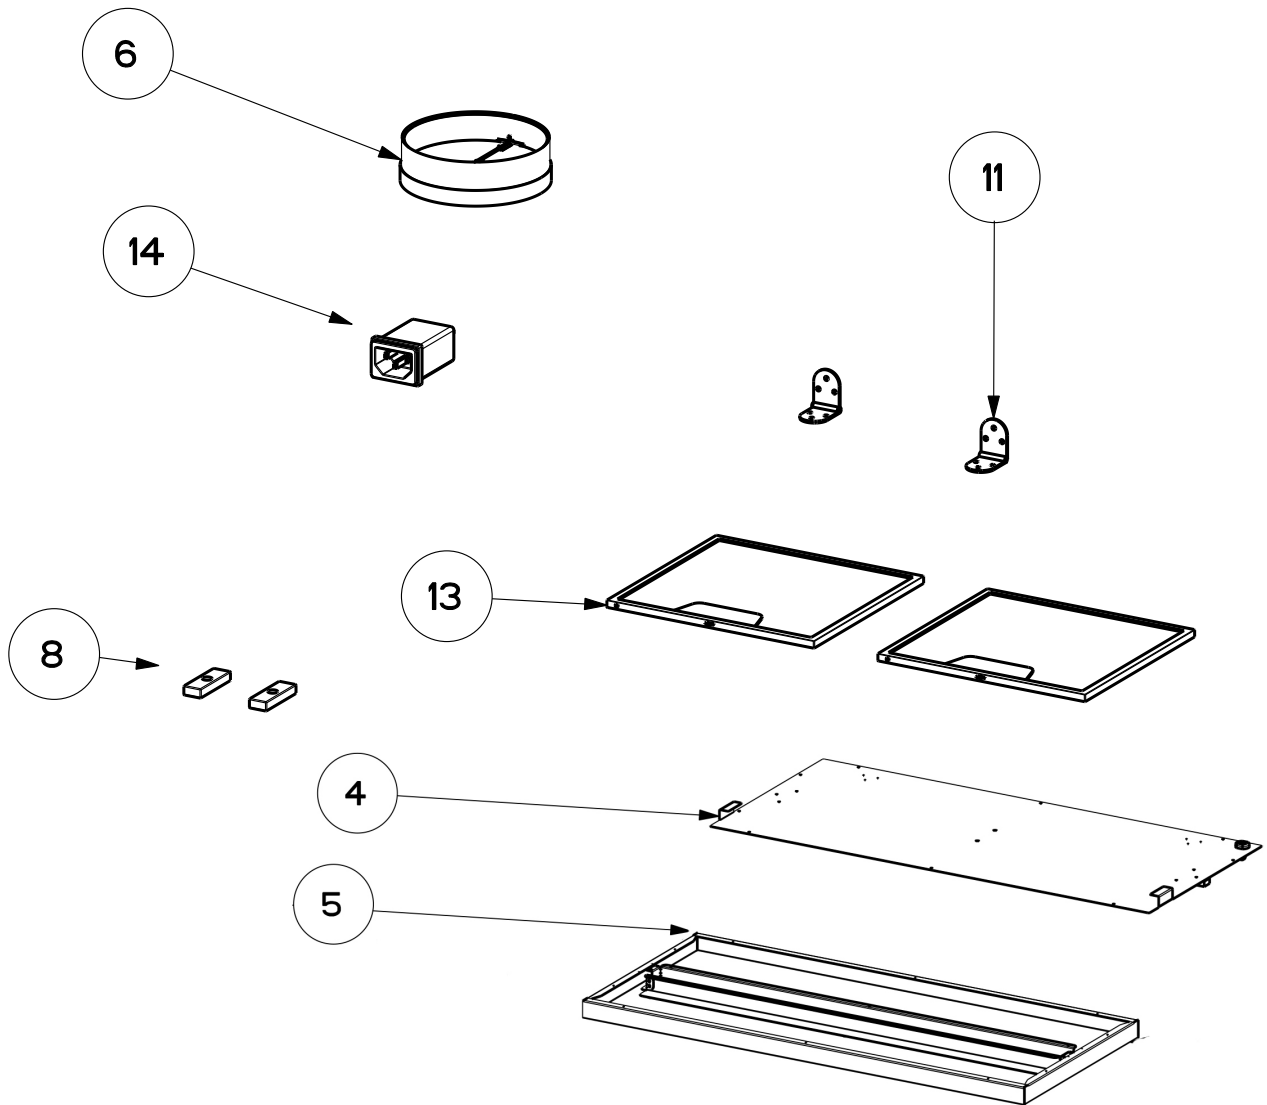

CHLOE

body components

	Model Number	CHLO28BK600	CHLO36BK600	CHLO28GR600 (Discontinued)	
Key	Description	28 Black Matte	36 Black Matte	28 Gray Matte	Qty Req.
4	LED Light Bar Panel	133.0465.085	133.0566.241		1
5	Perimetric Panel	133.0465.086	133.0566.242		1
6	Damper	133.0055.994	133.0055.994	133.0055.994	1
8	Panel Magnets	133.0203.760	133.0203.760	133.0203.760	2
11	Panel Hinges	133.0055.984	133.0055.984	133.0055.984	1
13	Grease Filters	133.0056.291	133.0056.290	133.0056.291	2
14	EMC Filter	133.0312.535	133.0312.535	133.0312.535	1

CHLOE

electric components

	Model Number	CHLO28BK600	CHLO36BK600	CHLO28GR600 (Discontinued)	
Key	Description	28 Black Matte	36 Black Matte	28 Gray Matte	Qty Req.
101	Switch Control Kit	133.0500.334	133.0500.334	133.0500.334	1
107	Ribbon Connector	133.0016.845	133.0016.845	133.0016.845	1
451	Control Board	133.0527.960	133.0527.960	133.0527.960	1
452	Transformer	133.0171.826	133.0171.826	133.0171.826	1

CHLOE

motor components

	Model Number	CHLO28BK600	CHLO36BK600	CHLO28GR600 (Discontinued)	
Key	Description	28 Black Matte	36 Black Matte	28 Gray Matte	Qty Req.
302	Impeller Kit	133.0052.799	133.0052.799	133.0052.799	1
305	Rubber Motor Mount	133.0051.604	133.0051.604	133.0051.604	1
312	Capacitor	133.0060.648	133.0060.648	133.0060.648	1
330	Molex (only)	133.0052.380	133.0052.380	133.0052.380	1
399	Motor Kit	133.0052.798	133.0052.798	133.0052.798	1