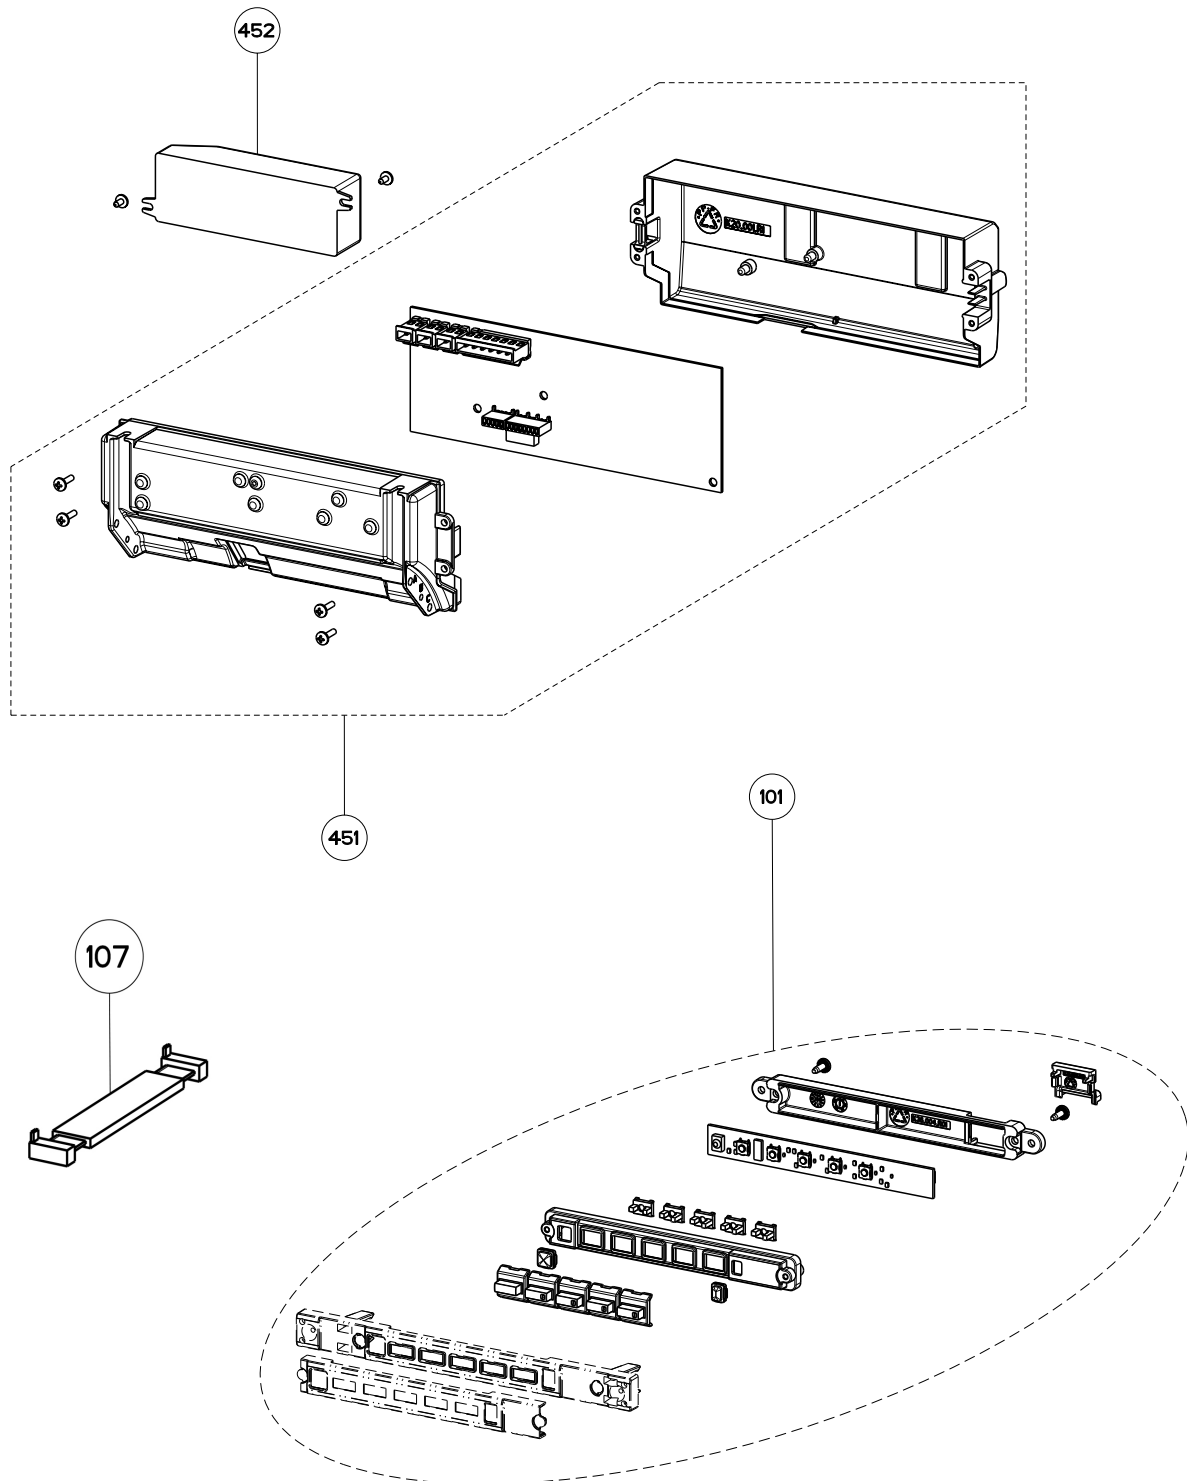

CHLOE

body components

	Model Number	CHLO28BK600	CHLO36BK600	CHLO28GR600 (Discontinued)	
Key	Description	28 Black Matte	36 Black Matte	28 Gray Matte	Qty Req.
4	LED Light Bar Panel	133.0465.085	133.0566.241		1
5	Perimetric Panel	133.0465.086	133.0566.242		1
6	Damper	133.0055.994	133.0055.994	133.0055.994	1
8	Panel Magnets	133.0203.760	133.0203.760	133.0203.760	2
11	Panel Hinges	133.0055.984	133.0055.984	133.0055.984	1
13	Grease Filters	133.0056.291	133.0056.290	133.0056.291	2
14	EMC Filter	133.0312.535	133.0312.535	133.0312.535	1

CHLOE

electric components

	Model Number	CHLO28BK600	CHLO36BK600	CHLO28GR600 (Discontinued)	
Key	Description	28 Black Matte	36 Black Matte	28 Gray Matte	Qty Req.
101	Switch Control Kit	133.0500.334	133.0500.334	133.0500.334	1
107	Ribbon Connector	133.0016.845	133.0016.845	133.0016.845	1
451	Control Board	133.0527.960	133.0527.960	133.0527.960	1
452	Transformer	133.0171.826	133.0171.826	133.0171.826	1

CHLOE

motor components

	Model Number	CHLO28BK600	CHLO36BK600	CHLO28GR600 (Discontinued)	
Key	Description	28 Black Matte	36 Black Matte	28 Gray Matte	Qty Req.
302	Impeller Kit	133.0052.799	133.0052.799	133.0052.799	1
305	Rubber Motor Mount	133.0051.604	133.0051.604	133.0051.604	1
312	Capacitor	133.0060.648	133.0060.648	133.0060.648	1
330	Molex (only)	133.0052.380	133.0052.380	133.0052.380	1
399	Motor Kit	133.0052.798	133.0052.798	133.0052.798	1