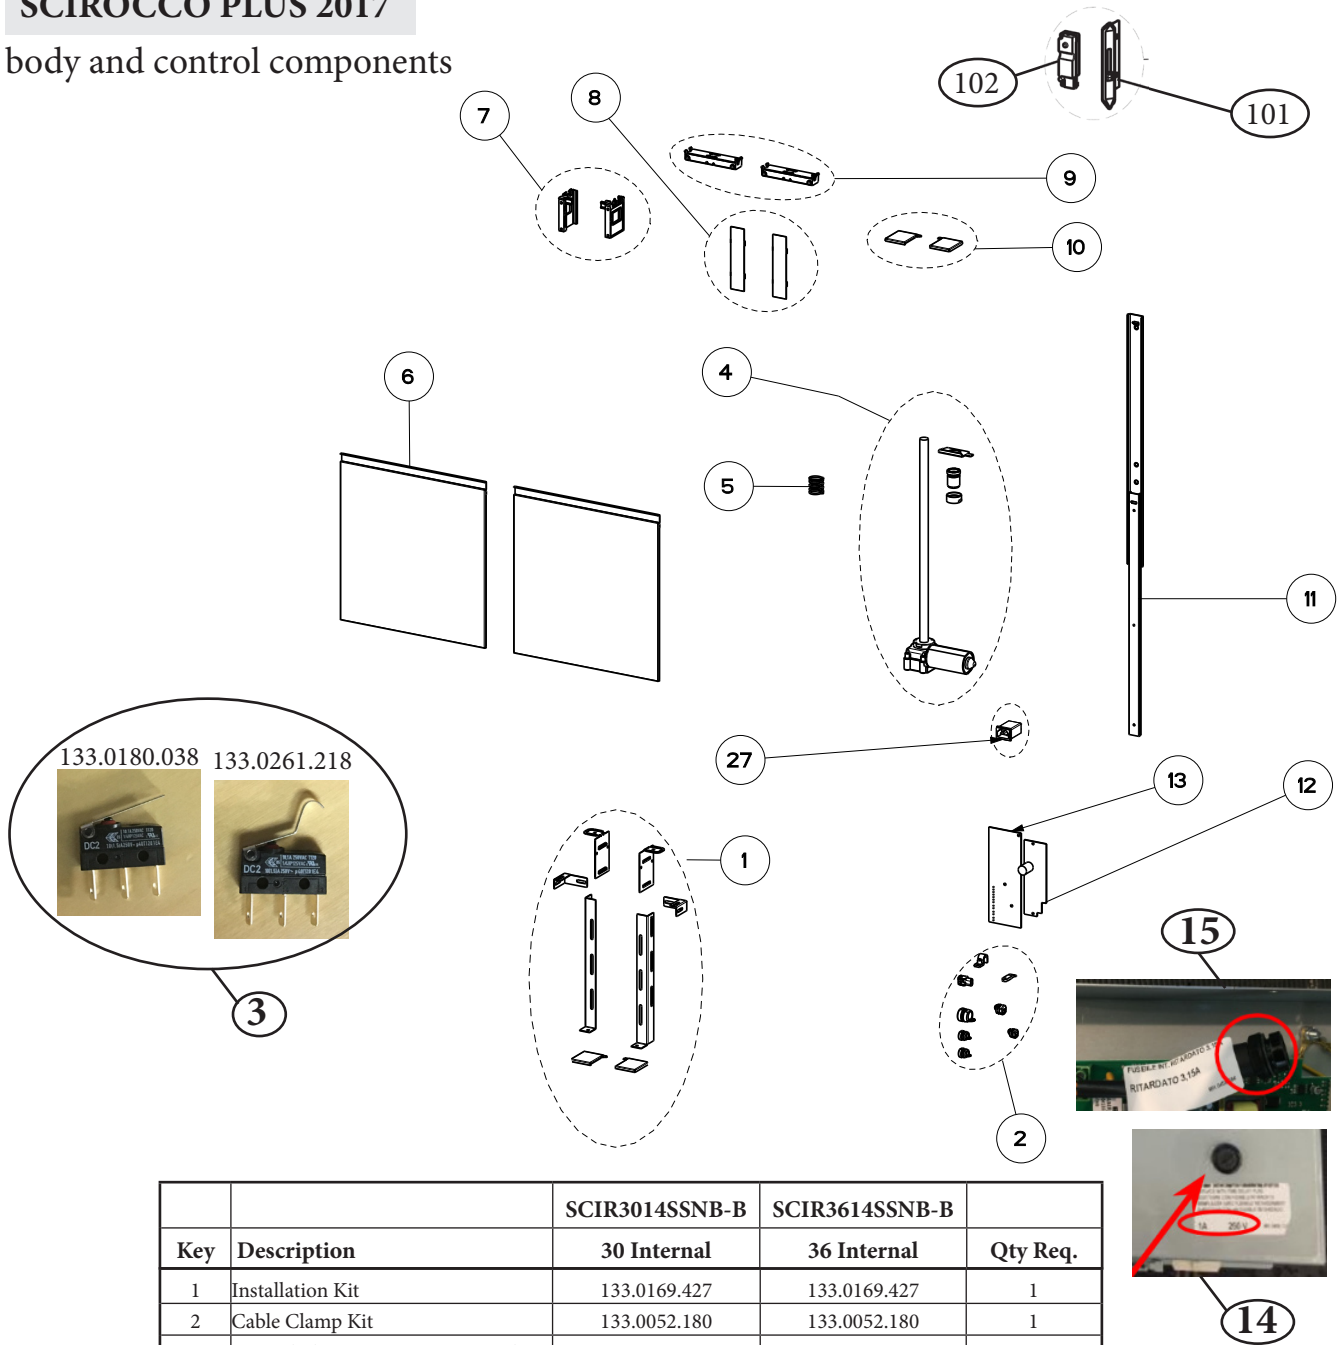

## body and control components

		SCIR3014SSNB-B	SCIR3614SSNB-B	
Key	Description	30 Internal	36 Internal	Qty Req.
1	Installation Kit	133.0169.427	133.0169.427	1
2	Cable Clamp Kit	133.0052.180	133.0052.180	1
3	Curved Plenum Arm Microswitch	133.0261.218	133.0261.218	2
3	Flat Plenum Arm Microswitch	133.0180.038	133.0180.038	1
4	Plenum Rise Drive Motor	133.0171.355	133.0171.355	1
5	Spring	133.0171.945	133.0171.945	1
6	Grease Filter	133.0262.535	133.0262.686	2
7	Sliding Guide Support Kit	133.0052.183	133.0052.183	1
8	Plate	133.0057.271	133.0057.271	1
9	Microswitch Kit	133.0052.191	133.0052.191	1
10	Trim Support Kit	133.0169.428	133.0169.428	1
11	Plenum Sliding Guide	133.0169.429	133.0169.429	1
12	Gear Motor Board	133.0359.745	133.0359.745	1
13	Control Board	133.0442.132	133.0442.132	1
14	Fuse Kit Plenum Drive Motor	133.0458.664	133.0458.664	1
15	Fuse Kit Gear Motor Board	133.0458.668	133.0458.668	1
27	Control Board Filter Connector	133.0151.239	133.0151.239	1
101	Control Buttons	133.0442.134	133.0442.134	1
102	Up / Down Control Kit	133.0442.136	133.0442.136	1

# SCIROCCO PLUS 2017

motor components for IBDD600-B

		SCIR3014SSNB-B	SCIR3614SSNB-B	
Key	Description	30 Internal	36 Internal	Qty Req.
303	Capacitor (IBDD600-B)	133.0072.893	133.0072.893	1
399	Motor Group (IBDD600-B)	133.0174.148	133.0174.148	1
402	Damper	133.0055.994	133.0055.994	1

## Stainless Top Strip Trim

		SCIR3014SSNB-B	SCIR3614SSNB-B	
Key	Description	30 Internal	36 Internal	Qty Req.
701	Top Strip Connection Kit	133.0171.947	133.0171.947	1
702	Button Kit	133.0052.188	133.0052.188	1
799	Stainless Top Strip Kit	133.0262.683	133.0262.685	1