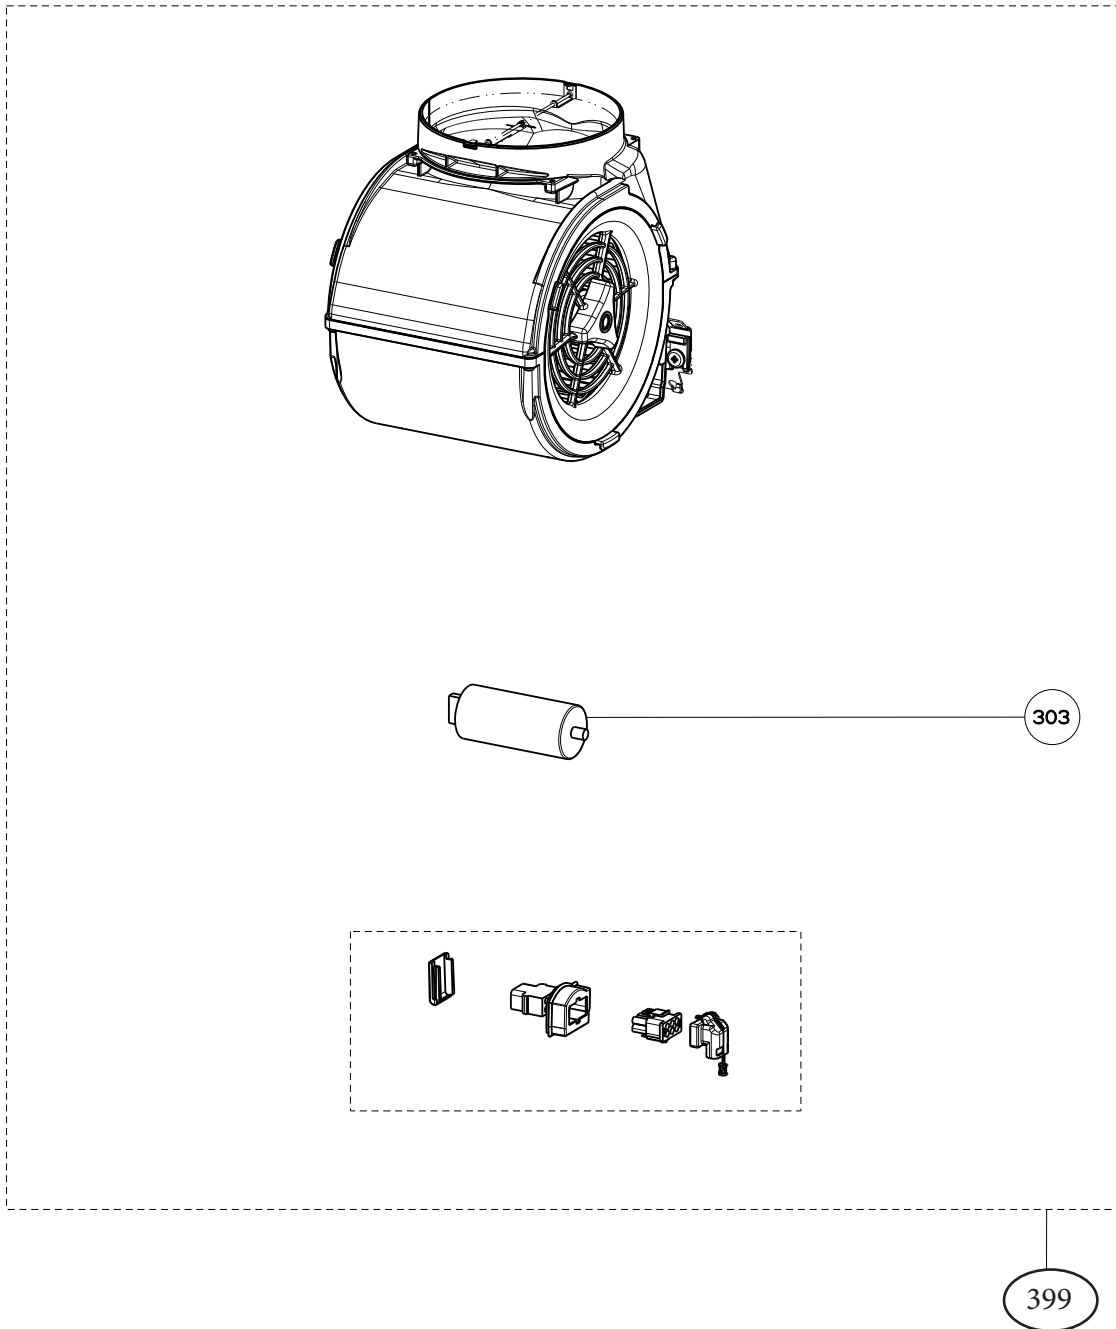

SCIROCCO PLUS 2017

motor components for IBDD600-B

		SCIR3014SSNB-B	SCIR3614SSNB-B	
Key	Description	30 Internal	36 Internal	Qty Req.
303	Capacitor (IBDD600-B)	133.0072.893	133.0072.893	1
399	Motor Group (IBDD600-B)	133.0174.148	133.0174.148	1
402	Damper	133.0055.994	133.0055.994	1