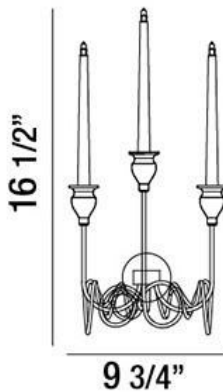

CANDELA, WALL MOUNT

PRODUCT DETAILS

| | | |
|------------------|---|-----------|
| No. | : | 26344-010 |
| Product Color | : | CHROME |
| Product Material | : | METAL |
| Width | : | 9.75" |
| Height | : | 16.5" |
| Ext | : | 7.25" |
| Weight | : | 2.6lbs |

LIGHT SOURCE DETAILS

| | | |
|-------------------|---|---------|
| Number of Bulbs | : | 3 |
| Light Source | : | Halogen |
| Light Source Type | : | BI-PIN |
| Input Voltage | : | 120V |
| Bulb Voltage | : | 12V |
| Socket Type | : | G4 |
| Wattage | : | 20W |
| Total Wattage | : | 60W |
| Bulb Included | : | Yes |
| Dimmable | : | Yes |

Options Available

| ITEM NO. | FINISH | SHADE |
|-----------|--------|-------|
| 26344-010 | CHROME | |

 7 1/4"

TECHNICAL DETAILS

| | | |
|---------------------------|---|---|
| Canopy / Backplate Height | : | 2" |
| Canopy / Backplate Dia. | : | 4.5" |
| Adjustable Lamp Head | : | No |
| Approval | : |  |