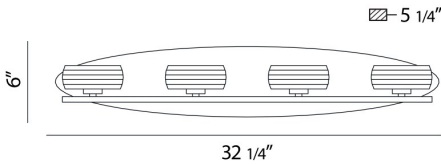

BUCA, 32" VANITY LIGHT

PRODUCT DETAILS

No.	:	26352-015
Product Color	:	CHROME
Product Material	:	METAL
Shade / Accent Colour	:	CLEAR
Shade / Accent Material	:	CRYSTAL GLASS
Width	:	32.25"
Height	:	6"
Ext	:	5.25"
Weight	:	9lbs

Options Available

ITEM NO.	FINISH	SHADE
26352-015	CHROME	CLEAR

TECHNICAL DETAILS

Light Direction	:	Up
Canopy / Backplate Length	:	32.25"
Canopy / Backplate Height	:	0.75"
Canopy / Backplate Width	:	5.75"
Adjustable Lamp Head	:	No
Mounting	:	Up
Approval	:	