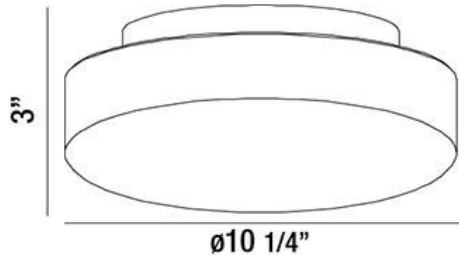

RAMATA, 11" CEILING MOUNT

PRODUCT DETAILS

No.	:	26144-016
Product Color	:	WHITE
Shade / Accent Colour	:	OPAL WHITE GLASS
Diameter	:	10.25"
Height	:	3"
Weight	:	2.4lbs

LIGHT SOURCE DETAILS

Number of Bulbs	:	1
Light Source	:	Incandescent
Light Source Type	:	A19
Input Voltage	:	120V
Bulb Voltage	:	120V
Socket Type	:	E26
Wattage	:	60W
Total Wattage	:	60W
Bulb Included	:	No
Dimmable	:	Yes

OPTIONS AVAILABLE

ITEM NO.	FINISH	SHADE
26144-016	WHITE	OPAL WHITE GLASS

TECHNICAL DETAILS

Canopy / Backplate Dia.	:	7"
Adjustable Lamp Head	:	No
Approval	:	

PROJECT INFORMATION

 Job Name: Date: Category:

 Comments: