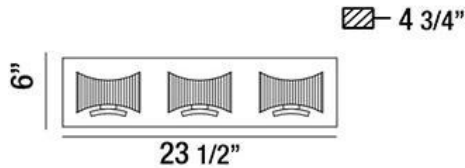

UZO, 24" VANITY LIGHT

PRODUCT DETAILS

| | | |
|-------------------------|---|---------------|
| No. | : | 26348-018 |
| Product Color | : | CHROME |
| Product Material | : | METAL |
| Shade / Accent Colour | : | CLEAR |
| Shade / Accent Material | : | CRYSTAL GLASS |
| Width | : | 23.5" |
| Height | : | 6" |
| Ext | : | 4.75" |
| Weight | : | 8.6lbs |

LIGHT SOURCE DETAILS

| | | |
|-------------------|---|---------|
| Number of Bulbs | : | 3 |
| Light Source | : | Halogen |
| Light Source Type | : | G9 |
| Input Voltage | : | 120V |
| Bulb Voltage | : | 120V |
| Socket Type | : | G9 |
| Wattage | : | 60W |
| Total Wattage | : | 180W |
| Bulb Included | : | Yes |
| Dimmable | : | Yes |

Options Available

| ITEM NO. | FINISH | SHADE |
|-----------|--------|-------|
| 26348-018 | CHROME | CLEAR |

TECHNICAL DETAILS

| | | |
|----------------------|---|---|
| Light Direction | : | Up or Down |
| Adjustable Lamp Head | : | No |
| Mounting | : | Up |
| Approval | : |  |