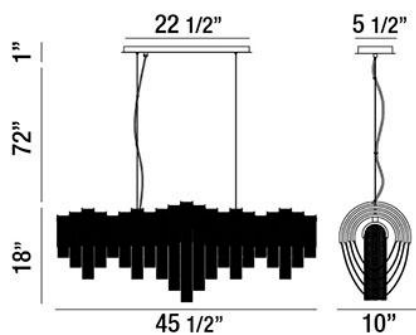

Project Information

Job Name: _____ Date: _____ Type: _____
Comments: _____