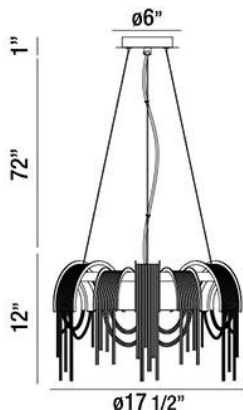

Draped nickel chain wrapped around curved nickel strips

AVENUE , 4-LIGHT CHANDELIER

Product Specifications

Collection:	Illuminations
Item No.:	26334-011
Height:	12"
Chain / Cord Length:	72"
Diameter:	17.5"
Est. Shipping Weight:	14.30 lbs
No. of Bulbs:	4 Inc.
Bulb Wattage:	60 watts
Bulb Type:	G9 
Bulb Base:	G9
Bulb Voltage:	120 volts