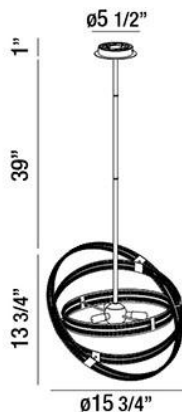

ACE , 3-LIGHT PENDANT

Product Specifications

Collection: Illuminations
 Item No.: 26611-013
 Height: 13.75"
 Chain / Cord Length: 39"
 Diameter: 15.75"
 Est. Shipping Weight: 9.02 lbs
 No. of Bulbs: 3 Inc.
 Bulb Wattage: 60 watts
 Bulb Type: G9 
 Bulb Base: G9
 Bulb Voltage: 120 volts

Options Available

ITEM CODE	FINISH	SHADE
26611-013	chrome	clear crystal

Colour / Shades Available

FINISH	SHADE
chrome 	clear crystal 

Orbital polished frame with embedded crystal accents comes with 3"+6"+12"+18" extension rods