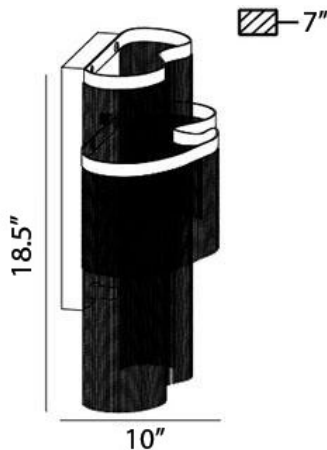

ELLENA, WALL MOUNT

PRODUCT DETAILS

No.	:	26610-016
Product Color	:	NICKEL
Product Material	:	METAL
Shade / Accent Colour	:	CLEAR
Shade / Accent Material	:	CRYSTAL BEADS
Width	:	10"
Height	:	18.5"
Ext	:	7"
Weight	:	4.1lbs

Options Available

ITEM NO.	FINISH	SHADE
26610-016	NICKEL	CLEAR

TECHNICAL DETAILS

Adjustable Lamp Head	:	No
Mounting	:	Down
Approval	:	

PROJECT INFORMATION

Job Name: Date: Type:

Comments: