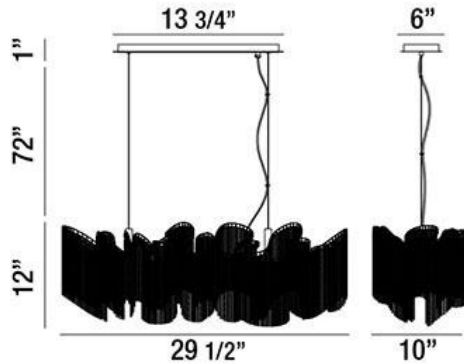

ELLENA, 30" LINEAR CHANDELIER

PRODUCT DETAILS

No.	:	26608-013
Product Color	:	NICKEL
Product Material	:	METAL
Shade / Accent Colour	:	CLEAR
Shade / Accent Material	:	CRYSTAL BEADS
Length	:	29.5"
Width	:	10"
Height	:	12"
Overall Height	:	85"
Weight	:	15.3lbs

Options Available

ITEM NO.	FINISH	SHADE
26608-013	NICKEL	CLEAR

TECHNICAL DETAILS

Light Direction	:	Down
Hanging Support Type	:	AIRCRAFT CABLE
Hanging Support Length	:	72"
Canopy / Backplate Length	:	13.75"
Canopy / Backplate Height	:	1"
Canopy / Backplate Width	:	6"
Adjustable Lamp Head	:	No
Approval	:	