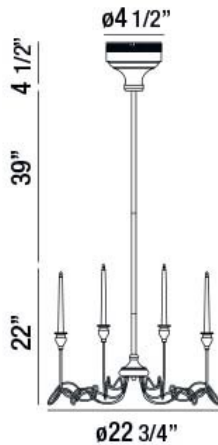

CANDELA, 23" ROUND CHANDELIER

PRODUCT DETAILS

No.	:	26346-014
Product Color	:	CHROME
Product Material	:	METAL
Diameter	:	22.75"
Height	:	22"
Overall Height	:	65.5"
Weight	:	10.8lbs

LIGHT SOURCE DETAILS

Number of Bulbs	:	9
Light Source	:	Halogen
Light Source Type	:	BI-PIN
Input Voltage	:	120V
Bulb Voltage	:	12V
Socket Type	:	G4
Wattage	:	20W
Total Wattage	:	180W
Bulb Included	:	Yes
Dimmable	:	Yes

Options Available

ITEM NO.	FINISH	SHADE
26346-014	CHROME	

TECHNICAL DETAILS

Light Direction	:	Up or Down
Hanging Support Type	:	ROD
Hanging Support Length	:	39"
Rods Included	:	3"+6"+12"+18"
Canopy / Backplate Height	:	4.5"
Canopy / Backplate Dia.	:	4.5"
Adjustable Lamp Head	:	No
Approval	:	