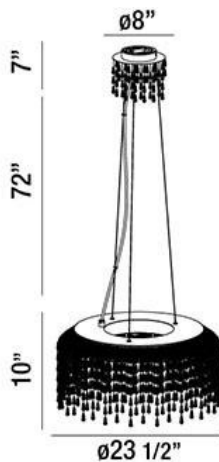

FONTE, 24" ROUND CHANDELIER

PRODUCT DETAILS

No.	:	26327-013
Product Color	:	CHROME
Product Material	:	METAL
Shade / Accent Colour	:	CLEAR
Shade / Accent Material	:	MULTIPLE FACET CRYSTAL BEADS
Diameter	:	23.5"
Height	:	10"
Overall Height	:	89"
Weight	:	22lbs

Options Available

ITEM NO.	FINISH	SHADE
26327-013	CHROME	CLEAR

TECHNICAL DETAILS

Light Direction	:	Down
Hanging Support Type	:	AIRCRAFT CABLE
Hanging Support Length	:	72"
Canopy / Backplate Height	:	7"
Canopy / Backplate Dia.	:	8"
Adjustable Lamp Head	:	No
Location	:	DRY
Approval	:	