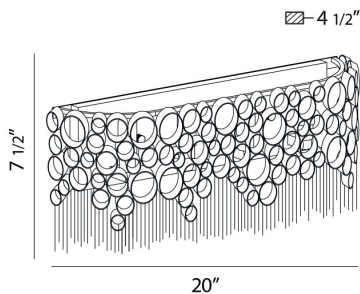

CAMEO, 20" VANITY LIGHT

PRODUCT DETAILS

No.	:	26314-013
Product Color	:	NICKEL
Product Material	:	METAL
Shade / Accent Colour	:	CLEAR
Shade / Accent Material	:	CRYSTAL
Width	:	20"
Height	:	7.5"
Ext	:	4.5"
Weight	:	5lbs

Options Available

ITEM NO.	FINISH	SHADE
26314-013	NICKEL	CLEAR

TECHNICAL DETAILS

Light Direction	:	Down
Canopy / Backplate Length	:	16.5"
Canopy / Backplate Height	:	1"
Canopy / Backplate Width	:	4.75"
Adjustable Lamp Head	:	No
Location	:	DAMP
Approval	:	