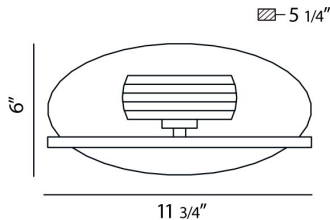

BUCA, WALL MOUNT

PRODUCT DETAILS

No.	:	26350-011
Product Color	:	CHROME
Product Material	:	METAL
Shade / Accent Colour	:	CLEAR
Shade / Accent Material	:	CRYSTAL GLASS
Width	:	11.75"
Height	:	6"
Ext	:	5.25"
Weight	:	2.6lbs

Options Available

ITEM NO.	FINISH	SHADE
26350-011	CHROME	CLEAR

TECHNICAL DETAILS

Adjustable Lamp Head	:	No
Mounting	:	Up
Approval	:	

PROJECT INFORMATION

 Job Name: Date: Type:

 Comments: