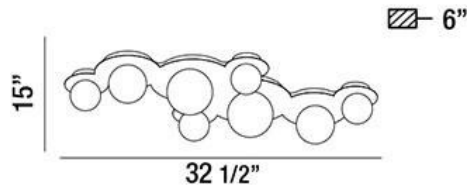

TECHNICAL DETAILS

Adjustable Lamp Head	:	No
Approval	:	

PROJECT INFORMATION

Job Name: Date: Type:

Comments: