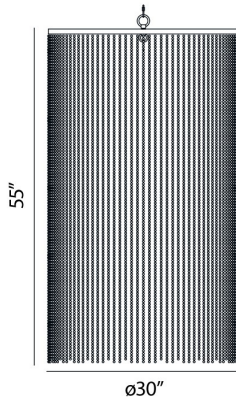

Options Available

ITEM NO.	FINISH	SHADE
26629-018	BRONZE	BRONZE
26629-025	CHROME	CHROME