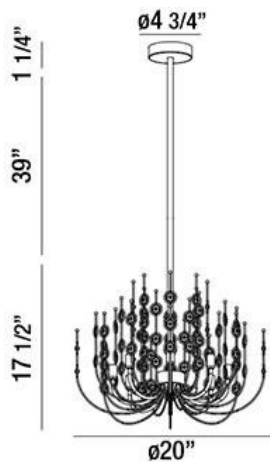

VICE, 20" ROUND CHANDELIER

PRODUCT DETAILS

No.	:	26390-017
Product Color	:	CHROME
Product Material	:	METAL
Shade / Accent Colour	:	CLEAR
Shade / Accent Material	:	CRYSTAL
Diameter	:	20"
Height	:	17.5"
Overall Height	:	57.75"
Weight	:	9.1lbs

LIGHT SOURCE DETAILS

Number of Bulbs	:	9
Light Source	:	Halogen
Light Source Type	:	G9
Input Voltage	:	120V
Bulb Voltage	:	120V
Socket Type	:	G9
Wattage	:	40W
Total Wattage	:	360W
Bulb Included	:	Yes
Dimmable	:	Yes

Options Available

ITEM NO.	FINISH	SHADE
26390-017	CHROME	CLEAR

TECHNICAL DETAILS

Light Direction	:	Up or Down
Hanging Support Type	:	ROD
Hanging Support Length	:	39"
Rods Included	:	3"+6"+12"+18"
Canopy / Backplate Height	:	1.25"
Canopy / Backplate Dia.	:	4.75"
Adjustable Lamp Head	:	No
Approval	:	