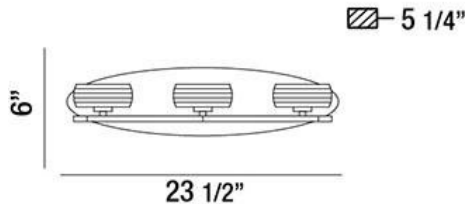

BUCA, 24" VANITY LIGHT

PRODUCT DETAILS

No.	:	26351-018
Product Color	:	CHROME
Product Material	:	METAL
Shade / Accent Colour	:	CLEAR
Shade / Accent Material	:	CRYSTAL GLASS
Width	:	23.5"
Height	:	6"
Ext	:	5.25"
Weight	:	6.6lbs

LIGHT SOURCE DETAILS

Number of Bulbs	:	3
Light Source	:	Halogen
Light Source Type	:	G9
Input Voltage	:	120V
Bulb Voltage	:	120V
Socket Type	:	G9
Wattage	:	60W
Total Wattage	:	180W
Bulb Included	:	Yes
Dimmable	:	Yes

Options Available

ITEM NO.	FINISH	SHADE
26351-018	CHROME	CLEAR

TECHNICAL DETAILS

Light Direction	:	Up
Adjustable Lamp Head	:	No
Mounting	:	Up
Approval	:	

PROJECT INFORMATION

 Job Name: Date: Type:

 Comments: