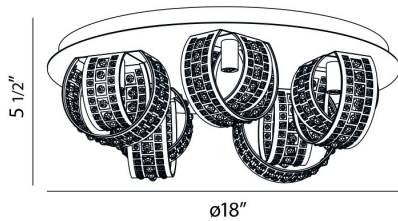

YORKVILLE, 18" CEILING MOUNT

PRODUCT DETAILS

No.	:	26325-019
Product Color	:	CHROME
Product Material	:	METAL
Shade / Accent Colour	:	CLEAR
Shade / Accent Material	:	CRYSTAL
Diameter	:	18"
Height	:	5.5"
Weight	:	9.9lbs

LIGHT SOURCE DETAILS

Number of Bulbs	:	5
Light Source	:	Halogen
Light Source Type	:	G9
Input Voltage	:	120V
Bulb Voltage	:	120V
Socket Type	:	G9
Wattage	:	60W
Total Wattage	:	300W
Bulb Included	:	Yes
Dimmable	:	Yes

Options Available

ITEM NO.	FINISH	SHADE
26325-019	CHROME	CLEAR

TECHNICAL DETAILS

Adjustable Lamp Head	:	No
Location	:	DRY
Approval	:	

PROJECT INFORMATION

Job Name: Date: Type:

Comments: