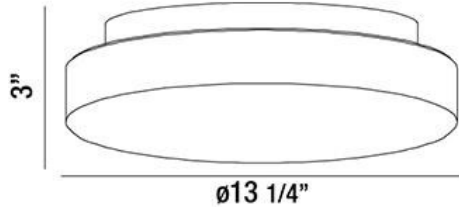

RAMATA, 14" CEILING MOUNT

PRODUCT DETAILS

No.	:	26145-013
Product Color	:	WHITE
Shade / Accent Colour	:	OPAL WHITE GLASS
Diameter	:	13.25"
Height	:	3"
Weight	:	3.9lbs

LIGHT SOURCE DETAILS

Number of Bulbs	:	2
Light Source	:	Incandescent
Light Source Type	:	A19
Input Voltage	:	120V
Bulb Voltage	:	120V
Socket Type	:	E26
Wattage	:	60W
Total Wattage	:	120W
Bulb Included	:	No
Dimmable	:	Yes

OPTIONS AVAILABLE

ITEM NO.	FINISH	SHADE
26145-013	WHITE	OPAL WHITE GLASS

TECHNICAL DETAILS

Canopy / Backplate Dia.	:	10.75"
Adjustable Lamp Head	:	No
Approval	:	

PROJECT INFORMATION

 Job Name: Date: Category: