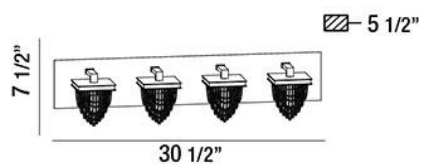

Project Information

Job Name: _____ Date: _____ Type: _____
Comments: _____