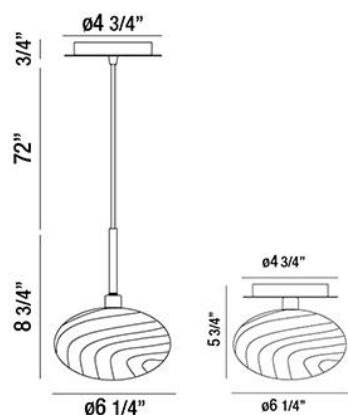

SPADINA , 1-LIGHT CONVERTIBLE PENDANT

Product Specifications

Collection:	Illuminations
Item No.:	26253-015
Height:	8.75"
Chain / Cord Length:	72"
Diameter:	6.25"
Est. Shipping Weight:	2.35 lbs
No. of Bulbs:	1 Inc.
Bulb Wattage:	40 watts
Bulb Type:	G9 
Bulb Base:	G9
Bulb Voltage:	120 volts

Options Available

ITEM CODE	FINISH	SHADE
26253-015	chrome	clear glass

Colour / Shades Available

FINISH	SHADE
chrome	 clear glass

Clear rippled hand blown glass with chrome accents

Project Information

Job Name: _____ Date: _____ Type: _____
 Comments: _____