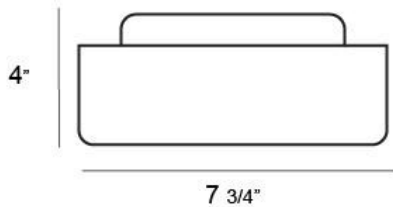

### PRODUCT DETAILS

No.	:	16622-012
Product Color	:	WHITE
Shade / Accent Colour	:	OPAL WHITE GLASS
Length	:	7.75"
Width	:	7.75"
Height	:	4"

### TECHNICAL DETAILS

Canopy / Backplate Dia.	:	7.25"
Adjustable Lamp Head	:	No
Approval	:	