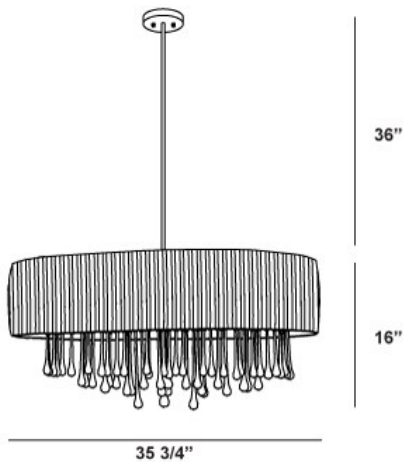

## PENCHANT, 36" OVAL PENDANT

### PRODUCT DETAILS

No.	:	16034-037
Product Color	:	CHROME
Product Material	:	METAL
Shade / Accent Colour	:	WHITE/CLEAR
Shade / Accent Material	:	PLEATED CHIFFON/CLEAR GLASS TEARDROPS
Length	:	35.75"
Width	:	15.75"
Height	:	16"
Overall Height	:	52"
Weight	:	15.6lbs

### LIGHT SOURCE DETAILS

Number of Bulbs	:	6
Light Source	:	Incandescent
Light Source Type	:	A19
Input Voltage	:	120V
Bulb Voltage	:	120V
Socket Type	:	E26
Wattage	:	60W
Total Wattage	:	360W
Bulb Included	:	No
Dimmable	:	Yes

### TECHNICAL DETAILS

Light Direction	:	Down
Hanging Support Type	:	ROD
Hanging Support Length	:	36"
Rods Included	:	6"+12"+18"
Canopy / Backplate Height	:	1"
Canopy / Backplate Dia.	:	5"
Adjustable Lamp Head	:	No
Approval	:	