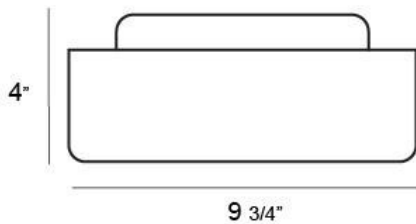

AMATA, 10" CEILING MOUNT

PRODUCT DETAILS

No.	:	16621-015
Product Color	:	WHITE
Shade / Accent Colour	:	OPAL WHITE GLASS
Length	:	9.75"
Width	:	9.75"
Height	:	4"
Weight	:	3.5lbs

LIGHT SOURCE DETAILS

Number of Bulbs	:	1
Light Source	:	Incandescent
Light Source Type	:	A19
Input Voltage	:	120V
Bulb Voltage	:	120V
Socket Type	:	E26
Wattage	:	60W
Total Wattage	:	60W
Bulb Included	:	No
Dimmable	:	Yes

OPTIONS AVAILABLE

ITEM NO.	FINISH	SHADE
16621-015	WHITE	OPAL WHITE GLASS

TECHNICAL DETAILS

Canopy / Backplate Height	:	1"
Canopy / Backplate Dia.	:	9.25"
Adjustable Lamp Head	:	No
Approval	:	

PROJECT INFORMATION