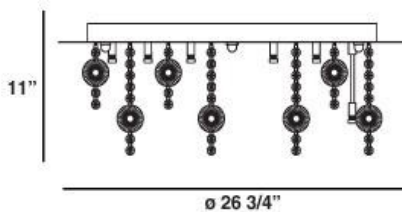

## GALASSIA, 27" CEILING MOUNT

### PRODUCT DETAILS

No.	:	16481-015
Product Color	:	CHROME
Product Material	:	METAL
Shade / Accent Colour	:	CLEAR
Shade / Accent Material	:	CRYSTAL
Diameter	:	26.75"
Height	:	11"
Weight	:	20.4lbs

### LIGHT SOURCE DETAILS

Number of Bulbs	:	18
Light Source	:	Halogen
Light Source Type	:	BI-PIN
Input Voltage	:	120V
Bulb Voltage	:	12V
Socket Type	:	G4
Wattage	:	20W
Total Wattage	:	360W
Bulb Included	:	Yes
Dimmable	:	Yes

### TECHNICAL DETAILS

Canopy / Backplate Height	:	1.125"
Canopy / Backplate Dia.	:	21.25"
Adjustable Lamp Head	:	No
Location	:	DRY
Approval	:	