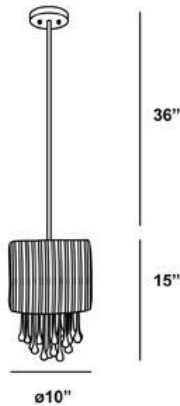

## PENCHANT, 10" ROUND PENDANT

### PRODUCT DETAILS

No.	:	16033-016
Product Color	:	CHROME
Product Material	:	METAL
Shade / Accent Colour	:	BLACK/CLEAR
Shade / Accent Material	:	PLEATED CHIFFON/CLEAR GLASS TEARDROPS
Diameter	:	10"
Height	:	15"
Overall Height	:	51"
Weight	:	2.4lbs

### LIGHT SOURCE DETAILS

Number of Bulbs	:	1
Light Source	:	Incandescent
Light Source Type	:	A19
Input Voltage	:	120V
Bulb Voltage	:	120V
Socket Type	:	E26
Wattage	:	60W
Total Wattage	:	60W
Bulb Included	:	No
Dimmable	:	Yes

### TECHNICAL DETAILS

Light Direction	:	Down
Hanging Support Type	:	ROD
Hanging Support Length	:	36"
Rods Included	:	6"+12"+18"
Canopy / Backplate Height	:	1"
Canopy / Backplate Dia.	:	4.75"
Adjustable Lamp Head	:	No
Approval	:	