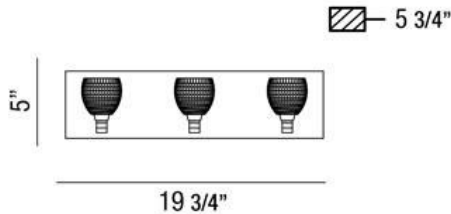

WAVE, 20" VANITY LIGHT

PRODUCT DETAILS

No.	:	25728-019
Product Color	:	CHROME
Product Material	:	METAL
Shade / Accent Colour	:	CLEAR
Shade / Accent Material	:	GLASS
Width	:	19.75"
Height	:	5"
Ext	:	5.75"
Weight	:	5.3lbs

LIGHT SOURCE DETAILS

Number of Bulbs	:	3
Light Source	:	Halogen
Light Source Type	:	G9
Input Voltage	:	120V
Bulb Voltage	:	120V
Socket Type	:	G9
Wattage	:	60W
Total Wattage	:	180W
Bulb Included	:	Yes
Dimmable	:	Yes

Options Available

ITEM NO.	FINISH	SHADE
25728-019	CHROME	CLEAR

TECHNICAL DETAILS

Light Direction	:	Up
Canopy / Backplate Length	:	18.875"
Canopy / Backplate Height	:	0.875"
Canopy / Backplate Width	:	4.375"
Adjustable Lamp Head	:	No
Mounting	:	Up
Location	:	DAMP
Approval	:	