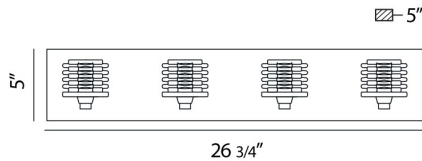

### PRODUCT DETAILS

No.	:	25724-011
Product Color	:	CHROME
Product Material	:	METAL
Shade / Accent Colour	:	CLEAR
Shade / Accent Material	:	GLASS
Width	:	26.75"
Height	:	5"
Ext	:	5"
Weight	:	7.7lbs

### LIGHT SOURCE DETAILS

Number of Bulbs	:	4
Light Source	:	Halogen
Light Source Type	:	G9
Input Voltage	:	120V
Bulb Voltage	:	120V
Socket Type	:	G9
Wattage	:	60W
Total Wattage	:	240W
Bulb Included	:	Yes
Dimmable	:	Yes

### TECHNICAL DETAILS

Light Direction	:	Up or Down
Adjustable Lamp Head	:	No
Mounting	:	Up
Location	:	DAMP
Approval	:	