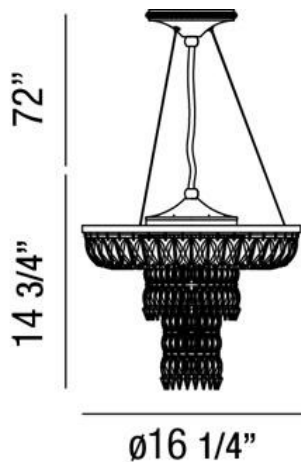

## ROSALIA, 16" ROUND PENDANT

### PRODUCT DETAILS

No.	:	25649-017
Product Color	:	ANTIQUÉ SILVER
Product Material	:	METAL
Shade / Accent Colour	:	CLEAR
Shade / Accent Material	:	CRYSTAL
Diameter	:	16.25"
Height	:	14.75"
Overall Height	:	86.75"
Weight	:	15.8lbs

### TECHNICAL DETAILS

Light Direction	:	Down
Hanging Support Type	:	AIRCRAFT CABLE
Hanging Support Length	:	72"
Canopy / Backplate Height	:	2"
Canopy / Backplate Dia.	:	6.25"
Adjustable Lamp Head	:	No
Location	:	DRY
Approval	:	