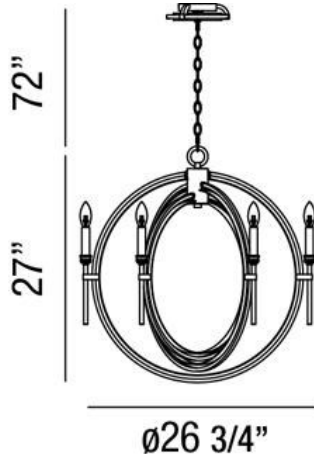

INFINITY, 27" ROUND CHANDELIER

PRODUCT DETAILS

No.	:	25647-013
Product Color	:	OIL RUBBED BRONZE
Product Material	:	METAL
Diameter	:	26.75"
Height	:	27"
Overall Height	:	99"
Weight	:	13.2lbs

LIGHT SOURCE DETAILS

Number of Bulbs	:	6
Light Source	:	Incandescent
Light Source Type	:	B10
Input Voltage	:	120V
Bulb Voltage	:	120V
Socket Type	:	E12
Wattage	:	60W
Total Wattage	:	360W
Bulb Included	:	No
Dimmable	:	Yes

Options Available

ITEM NO.	FINISH	SHADE
25647-013	OIL RUBBED BRONZE	

TECHNICAL DETAILS

Light Direction	:	Up or Down
Hanging Support Type	:	CHAIN
Hanging Support Length	:	72"
Canopy / Backplate Height	:	1.88"
Canopy / Backplate Dia.	:	7"
Adjustable Lamp Head	:	No
Approval	:	