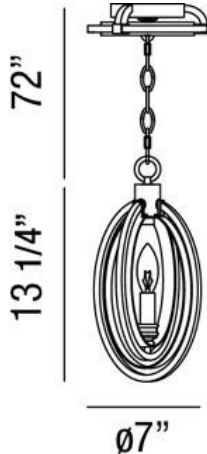

INFINITY, 7" ROUND PENDANT

PRODUCT DETAILS

No.	:	25645-019
Product Color	:	OIL RUBBED BRONZE
Product Material	:	METAL
Shade / Accent Colour	:	GOLD
Diameter	:	7"
Height	:	13.25"
Overall Height	:	85.25"
Weight	:	5.3lbs

LIGHT SOURCE DETAILS

Number of Bulbs	:	1
Light Source	:	Incandescent
Light Source Type	:	B10
Input Voltage	:	120V
Bulb Voltage	:	120V
Socket Type	:	E12
Wattage	:	60W
Total Wattage	:	60W
Bulb Included	:	No
Dimmable	:	Yes

Options Available

ITEM NO.	FINISH	SHADE
25645-019	OIL RUBBED BRONZE	GOLD

TECHNICAL DETAILS

Light Direction	:	Down
Hanging Support Type	:	CHAIN
Hanging Support Length	:	72"
Canopy / Backplate Height	:	1.88"
Canopy / Backplate Dia.	:	7"
Adjustable Lamp Head	:	No
Approval	:	