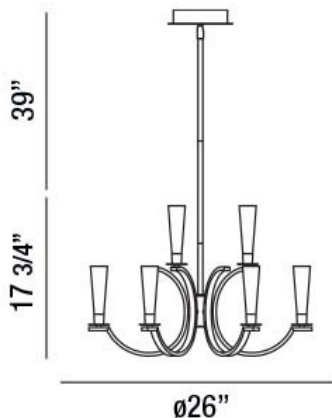

CROMO, 26" ROUND CHANDELIER

PRODUCT DETAILS

No.	:	25634-013
Product Color	:	POLISHED CHROME
Product Material	:	METAL
Shade / Accent Colour	:	CLEAR
Shade / Accent Material	:	GLASS
Diameter	:	26"
Height	:	17.75"
Overall Height	:	56.75"
Weight	:	11lbs

LIGHT SOURCE DETAILS

Number of Bulbs	:	9
Light Source	:	Halogen
Light Source Type	:	BI-PIN
Input Voltage	:	120V
Bulb Voltage	:	12V
Socket Type	:	G4
Wattage	:	20W
Total Wattage	:	180W
Bulb Included	:	Yes
Dimmable	:	Yes

OPTIONS AVAILABLE

ITEM NO.	FINISH	SHADE
25634-013	POLISHED CHROME	CLEAR

TECHNICAL DETAILS

Light Direction	:	Up
Hanging Support Type	:	ROD
Hanging Support Length	:	39"
Rods Included	:	3"+6"+12"+18"
Canopy / Backplate Height	:	1.5"
Canopy / Backplate Dia.	:	6.25"
Adjustable Lamp Head	:	No
Approval	:	