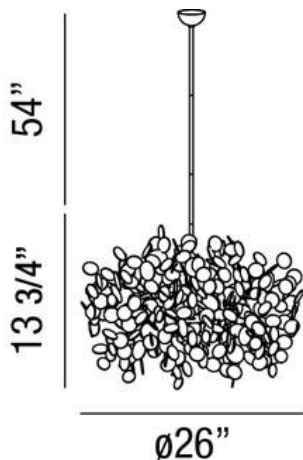

## DIVO, 26" ROUND PENDANT

### PRODUCT DETAILS

No.	:	25623-017
Product Color	:	POLISHED NICKEL
Product Material	:	METAL
Shade / Accent Colour	:	POLISHED NICKEL
Shade / Accent Material	:	METAL ACCENTS
Diameter	:	26"
Height	:	13.75"
Overall Height	:	67.75"
Weight	:	11.2lbs

### TECHNICAL DETAILS

Light Direction	:	Down
Hanging Support Type	:	ROD
Hanging Support Length	:	54"
Rods Included	:	6" +12" +18" +18"
Canopy / Backplate Height	:	1"
Adjustable Lamp Head	:	No
Location	:	DRY
Approval	:	