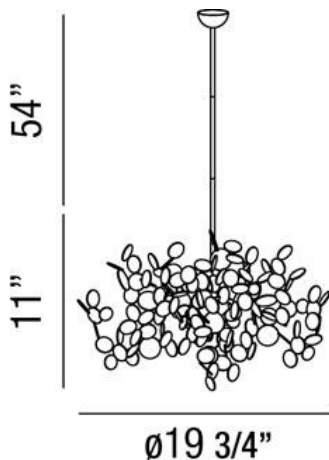

## DIVO, 20" ROUND PENDANT

### PRODUCT DETAILS

No.	:	25616-019
Product Color	:	POLISHED NICKEL
Product Material	:	METAL
Shade / Accent Colour	:	POLISHED NICKEL
Shade / Accent Material	:	METAL ACCENTS
Diameter	:	19.75"
Height	:	11"
Overall Height	:	65"
Weight	:	8.3lbs

### TECHNICAL DETAILS

Light Direction	:	Down
Hanging Support Type	:	ROD
Hanging Support Length	:	54"
Rods Included	:	6" +12" +18" +18"
Canopy / Backplate Height	:	1"
Adjustable Lamp Head	:	No
Location	:	DRY
Approval	:	