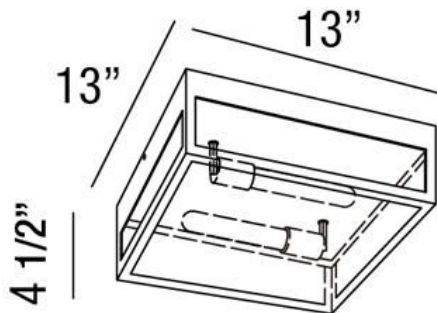

RETTO, 2-LIGHT FLUSHMOUNT

PRODUCT DETAILS

No.	:	25604-016
Product Color	:	BRONZE
Shade / Accent Colour	:	CLEAR GLASS
Length	:	13"
Width	:	13"
Height	:	4.5"
Weight	:	7.6lbs

LIGHT SOURCE DETAILS

Number of Bulbs	:	2
Light Source	:	Incandescent
Light Source Type	:	EDISON
Input Voltage	:	120V
Bulb Voltage	:	120V
Socket Type	:	E26
Wattage	:	60W
Total Wattage	:	120W
Bulb Included	:	Yes

Options Available

ITEM NO.	FINISH	SHADE
25604-016	BRONZE	CLEAR GLASS

TECHNICAL DETAILS

Light Direction	:	Down
Canopy / Backplate Length	:	12"
Canopy / Backplate Height	:	1"
Canopy / Backplate Width	:	12"
Adjustable Lamp Head	:	No
Location	:	WET
Approval	:	