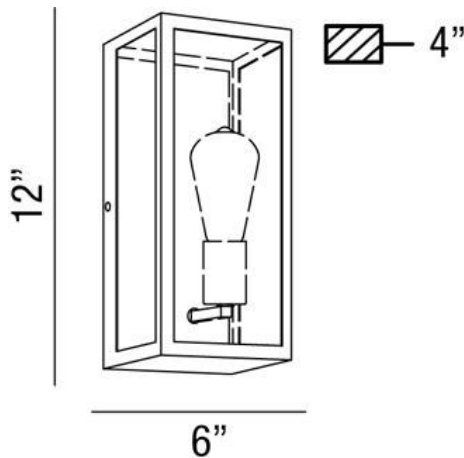

### PRODUCT DETAILS

No.	:	25602-012
Product Color	:	BRONZE
Shade / Accent Colour	:	CLEAR GLASS
Width	:	6"
Height	:	12"
Ext	:	4"
Weight	:	3.7lbs

### TECHNICAL DETAILS

Canopy / Backplate Length	:	11.5"
Canopy / Backplate Height	:	0.5"
Canopy / Backplate Width	:	5.5"
Adjustable Lamp Head	:	No
Location	:	WET
Approval	:	