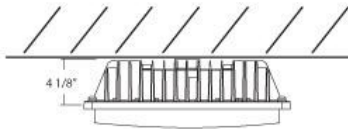

23251, LED FLUSHMOUNT

PRODUCT DETAILS

No.	:	23251-014
Product Color	:	ARCHITECTURAL BRONZE
Shade / Accent Colour	:	CLEAR
Length	:	10.25"
Width	:	10.25"
Height	:	4.13"
Ext	:	4.13"
Weight	:	7lbs

LIGHT SOURCE DETAILS

TECHNICAL DETAILS

Light Direction	:	Down
Canopy / Backplate Length	:	5.25"
Canopy / Backplate Width	:	5"
Adjustable Lamp Head	:	No
Location	:	WET
Approval	:	
Title 24	:	Yes

PROJECT INFORMATION

 Job Name: Date: Type: