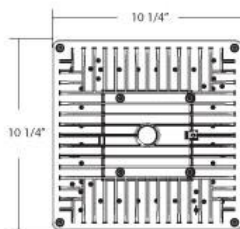

23251, LED FLUSHMOUNT

PRODUCT DETAILS

No.	:	23251-014
Product Color	:	ARCHITECTURAL BRONZE
Shade / Accent Colour	:	CLEAR
Length	:	10.25"
Width	:	10.25"
Height	:	4.13"
Ext	:	4.13"
Weight	:	7lbs

LIGHT SOURCE DETAILS

Light Source Type	:	INTEGRATED LED
Input Voltage	:	DULV
Bulb Voltage	:	120V
Socket Type	:	LED
Total Wattage	:	20W
Total Lumen	:	2560lm
Kelvin	:	4700K
CRI	:	80

Options Available

ITEM NO.	FINISH	SHADE
23251-014	ARCHITECTURAL BRONZE	CLEAR

TECHNICAL DETAILS

Light Direction	:	Down
Canopy / Backplate Length	:	5.25"
Canopy / Backplate Width	:	5"
Adjustable Lamp Head	:	No
Location	:	WET
Approval	:	
Title 24	:	Yes

PROJECT INFORMATION

 Job Name: Date: Type: