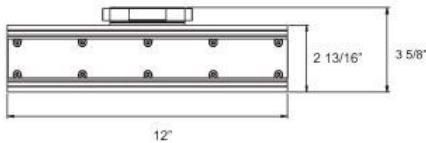

22534, FLOODLIGHT, 12X1W LED

PRODUCT DETAILS

No.	:	22534-019
Product Color	:	PLATINUM
Length	:	12"
Height	:	3.625"
Weight	:	2.7lbs

LIGHT SOURCE DETAILS

Light Source Type	:	INTEGRATED LED
Input Voltage	:	120V
Bulb Voltage	:	120V
Socket Type	:	LED
Total Wattage	:	12W
Total Lumen	:	852lm
Kelvin	:	3000K
CRI	:	80

Options Available

ITEM NO.	FINISH	SHADE
22534-019	PLATINUM	

TECHNICAL DETAILS

Light Direction	:	Down
Driver	:	Built in LED driver
Adjustable Lamp Head	:	No
IP Rating	:	66
Location	:	WET
Approval	:	
Title 24	:	Yes