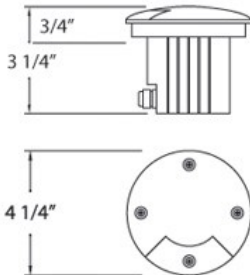

14750, INGROUND, OSRAM LED, 1X1W, BLACK

PRODUCT DETAILS

No.	:	14750-014
Product Color	:	BLACK
Shade / Accent Colour	:	BLACK
Diameter	:	4.25"
Height	:	3.25"
Ext	:	0.75"
Weight	:	1.4lbs

LIGHT SOURCE DETAILS

TECHNICAL DETAILS

Driver	:	Electronic driver 120V 50/60Hz
IP Rating	:	67
Location	:	WET
Approval	:	
Cut Hole Diameter	:	4.25"

PROJECT INFORMATION

 Job Name: Date: Type:

 Comments: