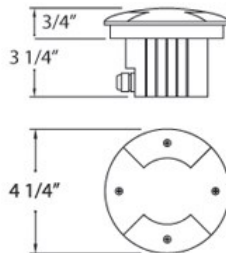

### PRODUCT DETAILS

No.	:	14748-011
Product Color	:	BLACK
Shade / Accent Colour	:	BLACK
Diameter	:	4.25"
Height	:	3.25"
Ext	:	0.75"
Weight	:	1.9lbs

### TECHNICAL DETAILS

Light Direction	:	Up
Driver	:	Electronic driver 120V 50/60Hz
Adjustable Lamp Head	:	No
IP Rating	:	IP 67
Location	:	WET
Approval	:	
Title 24	:	Yes
Cut Hole Diameter	:	4.25"